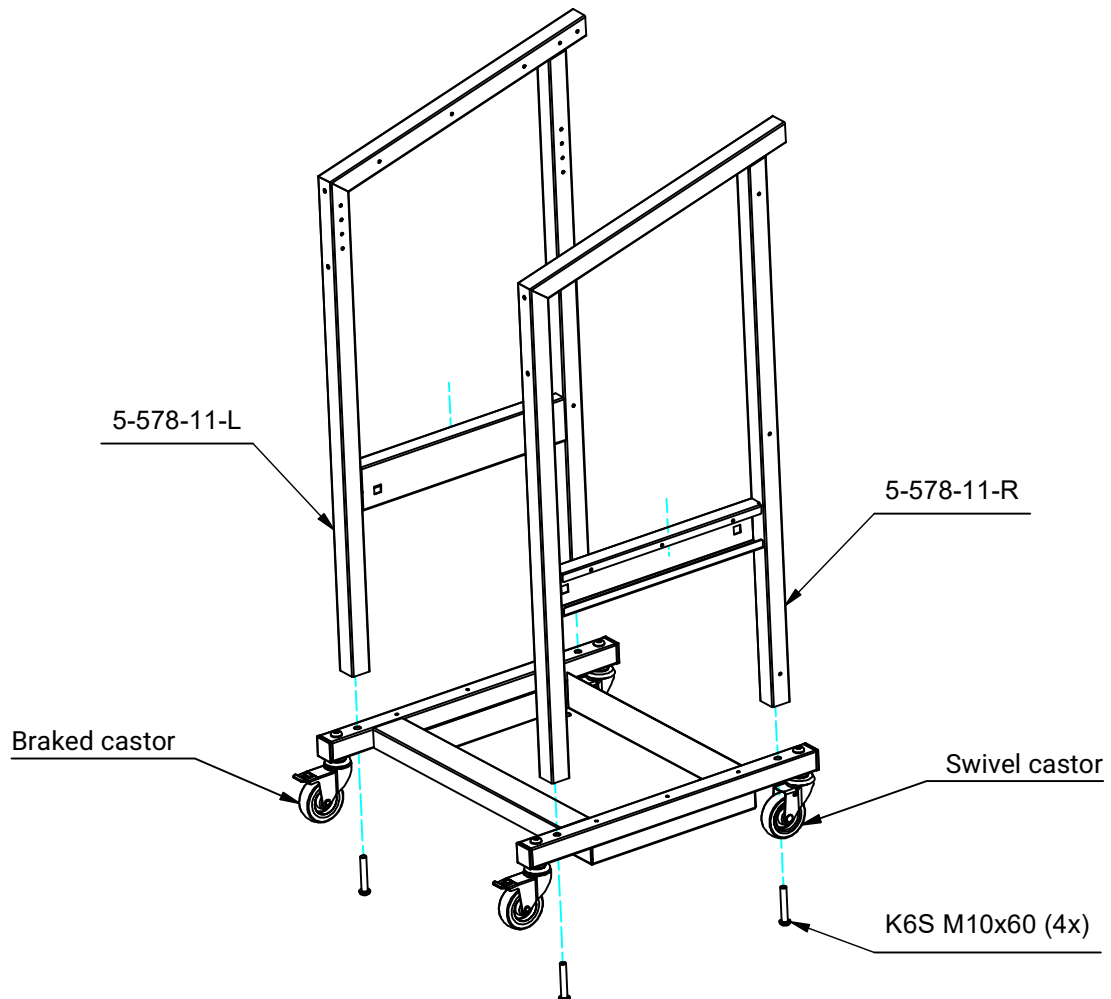

5- 578- 302- 1

IT- Vagn Power pack

Basic

1

2

K6s M6X12 (18x)

5-578-003-L

5-578-003-R

4

5

3-270-0 (mounted with included screws)

7

B-NIT 4,0x6 (8x)

5-578-021

8

5-578-008