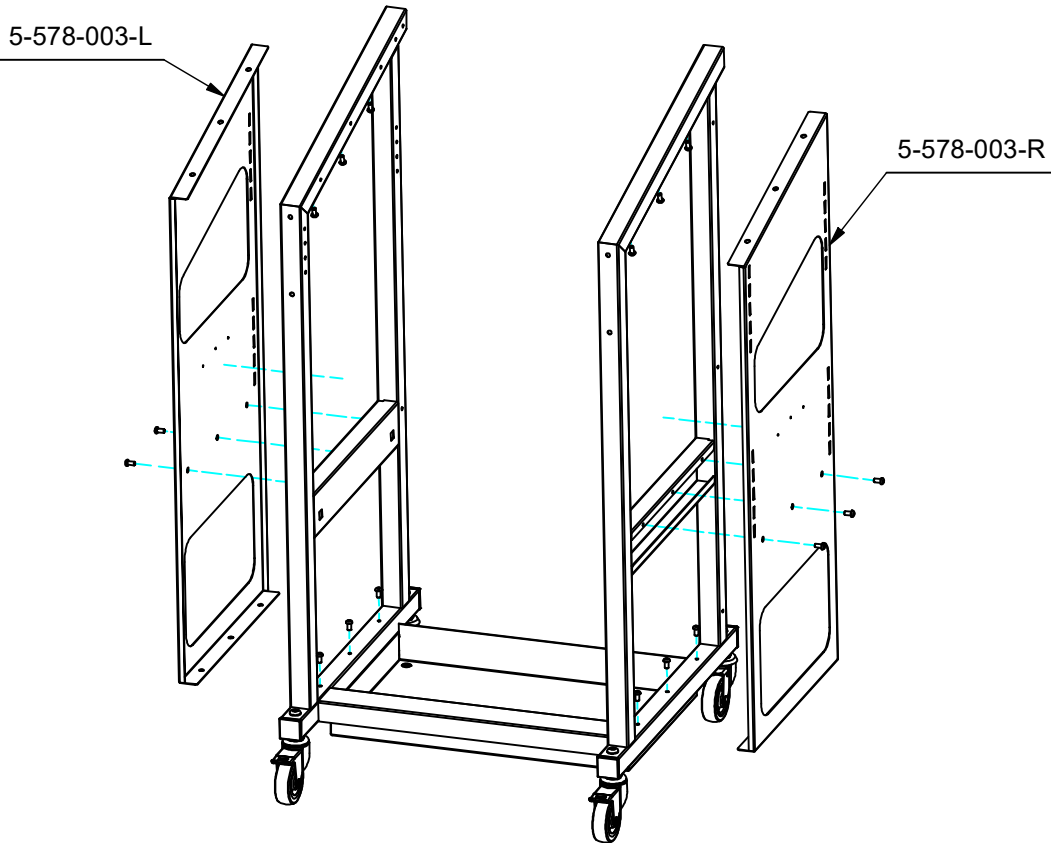

5- 578- 302- 1

IT- Vagn Power pack

Basic

1

2

K6s M6X12 (18x)

5-578-003-L

5-578-003-R

4

5

3-270-0 (mounted with included screws)

7

B-NIT 4,0x6 (8x)

5-578-021

8

5-578-008