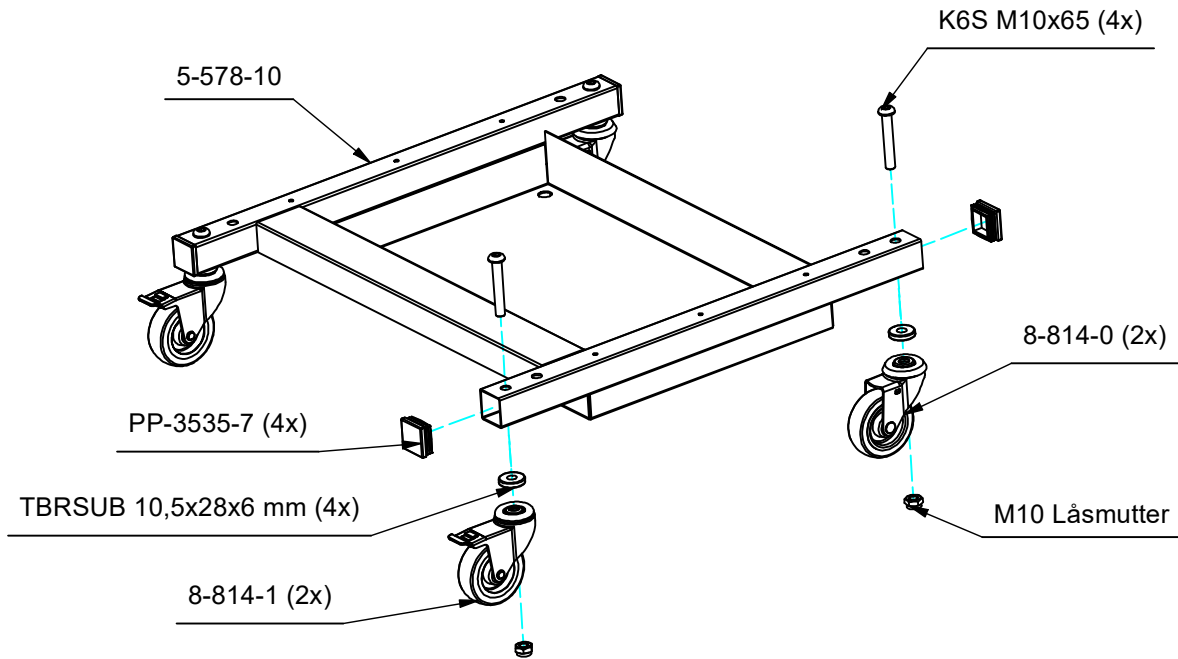

5- 578- 302- 1

IT- Vagn Power pack

Basic

1

2

K6s M6X12 (18x)

5-578-003-L

5-578-003-R

4

5

3-270-0 (mounted with included screws)

7

B-NIT 4,0x6 (8x)

5-578-021

8

5-578-008