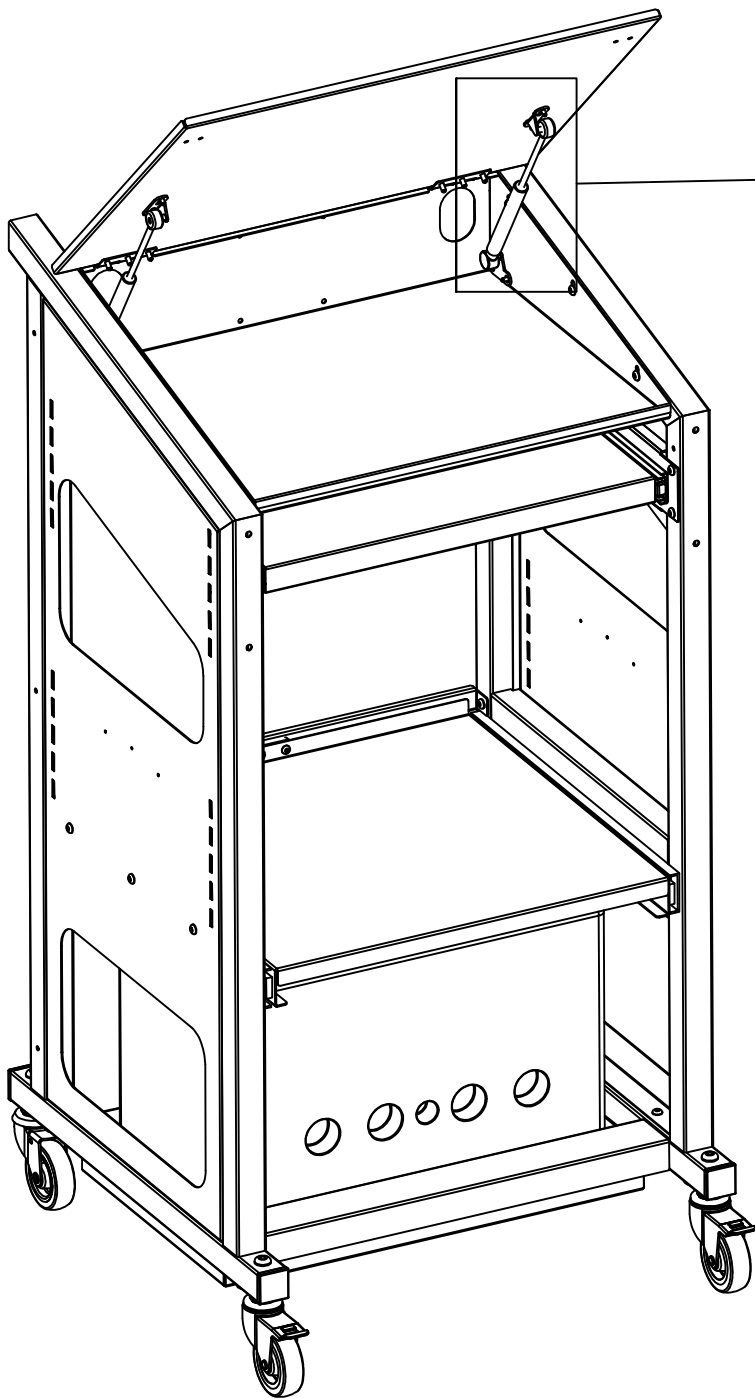

5-578-302-2

IT-Vagn Power pack

Premium

1

2

When installing accessories: "Collision protection"
see steps 19

3-270-0 (Mounted with included screws)

5-578-007

7

K6s M6X12 (2x)

5-578-020

5-578-705

14

M4X6ZINCPL (2x)

Use the inner hole

9-1601-206 (2x)

5-5250-001 (2x)

Mc6s M8X20 (4x)

15

16

17

Accessories:

Collision protection

Loosen the existing screw, one side at a time.