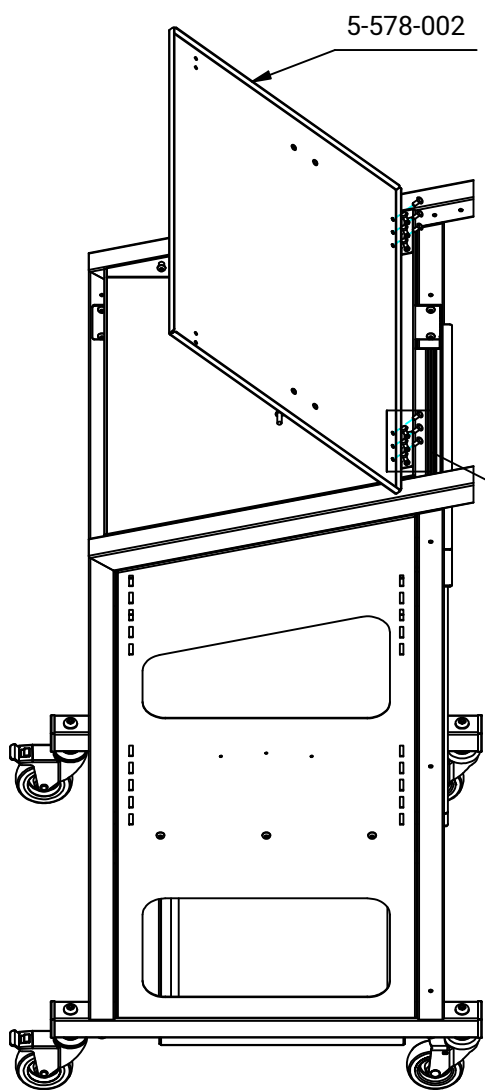

5-578-302-2

IT-Vagn Power pack

Premium

1

2

When installing accessories: "Collision protection"
see steps 19

3-270-0 (Mounted with included screws)

5-578-007

7

K6s M6X12 (2x)

5-578-020

5-578-705

14

M4X6ZINCPL (2x)

Use the inner hole

9-1601-206 (2x)

5-5250-001 (2x)

Mc6s M8X20 (4x)

15

16

17

Accessories:

Collision protection

Loosen the existing screw, one side at a time.