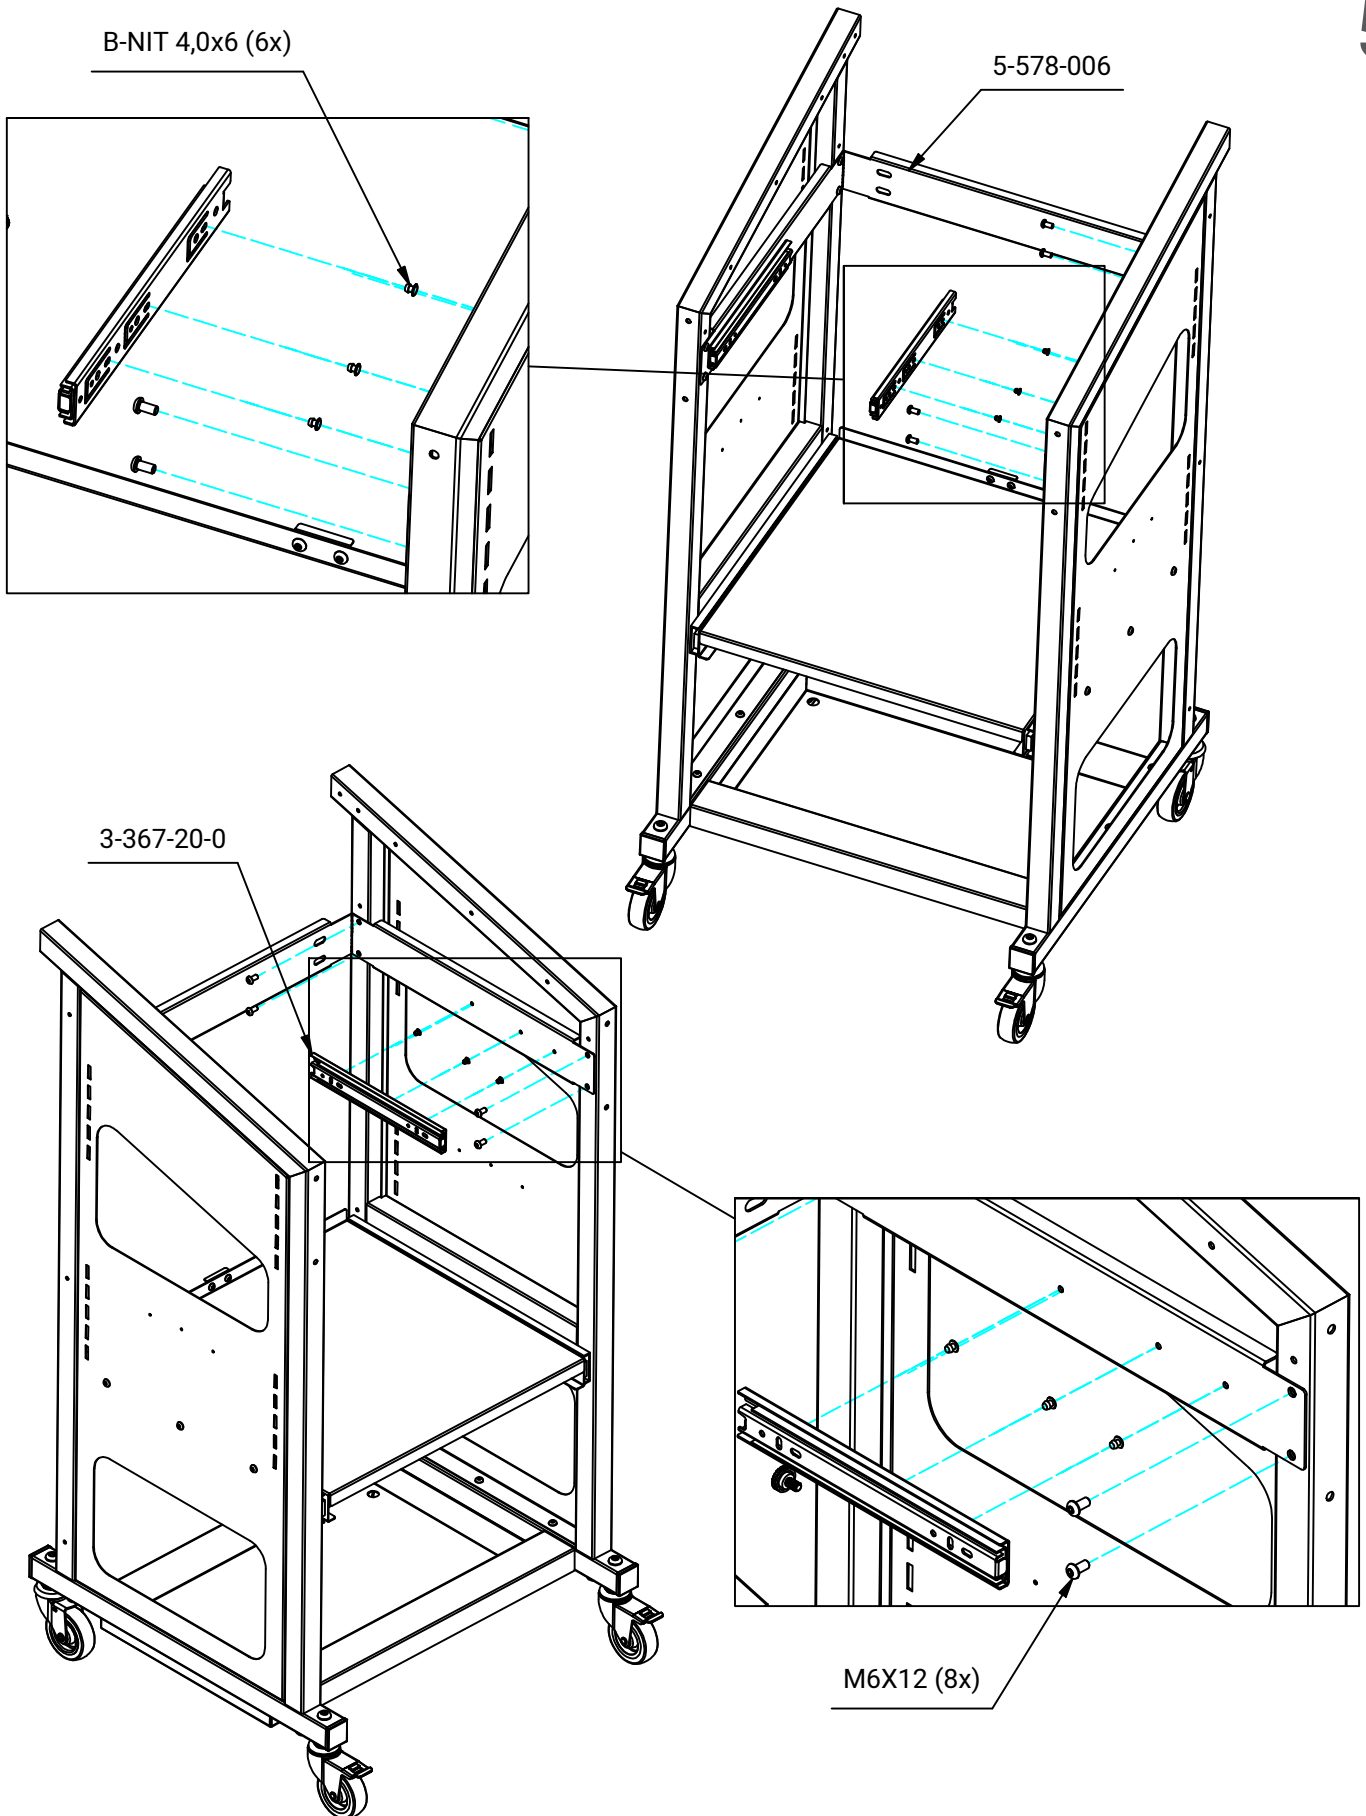

5-578-302-2

IT-Vagn Power pack

Premium

1

2

When installing accessories: "Collision protection"
see steps 19

3-270-0 (Mounted with included screws)

5-578-007

7

K6s M6X12 (2x)

5-578-020

5-578-705

14

M4X6ZINCPL (2x)

Use the inner hole

9-1601-206 (2x)

5-5250-001 (2x)

Mc6s M8X20 (4x)

15

16

17

Accessories:

Collision protection

Loosen the existing screw, one side at a time.