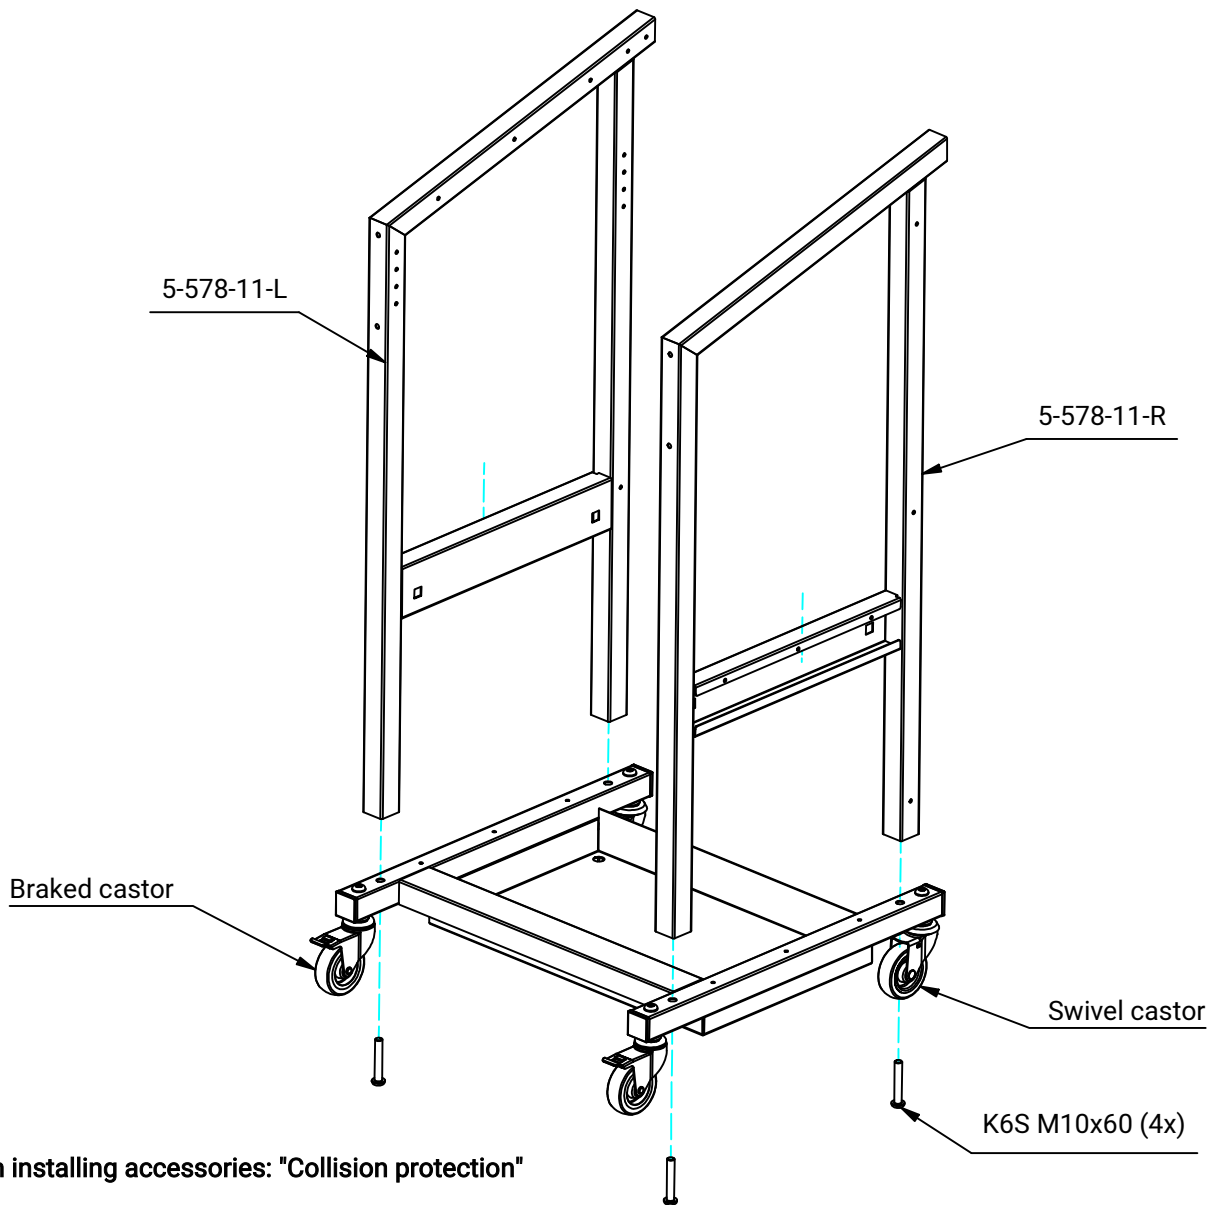

5-578-302-2

IT-Vagn Power pack

Premium

1

2

When installing accessories: "Collision protection"
see steps 19

3-270-0 (Mounted with included screws)

5-578-007

7

K6s M6X12 (2x)

5-578-020

5-578-705

14

M4X6ZINCPL (2x)

Use the inner hole

9-1601-206 (2x)

5-5250-001 (2x)

Mc6s M8X20 (4x)

15

16

17

Accessories:

Collision protection

Loosen the existing screw, one side at a time.