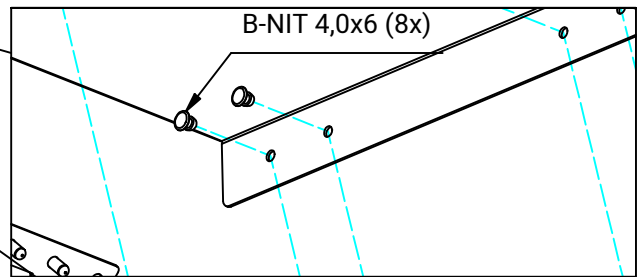

5-578-302-2

IT-Vagn Power pack

Premium

1

2

When installing accessories: "Collision protection"
see steps 19

3-270-0 (Mounted with included screws)

5-578-007

7

K6s M6X12 (2x)

5-578-020

5-578-705

14

M4X6ZINCPL (2x)

Use the inner hole

9-1601-206 (2x)

5-5250-001 (2x)

Mc6s M8X20 (4x)

15

16

17

Accessories:

Collision protection

Loosen the existing screw, one side at a time.