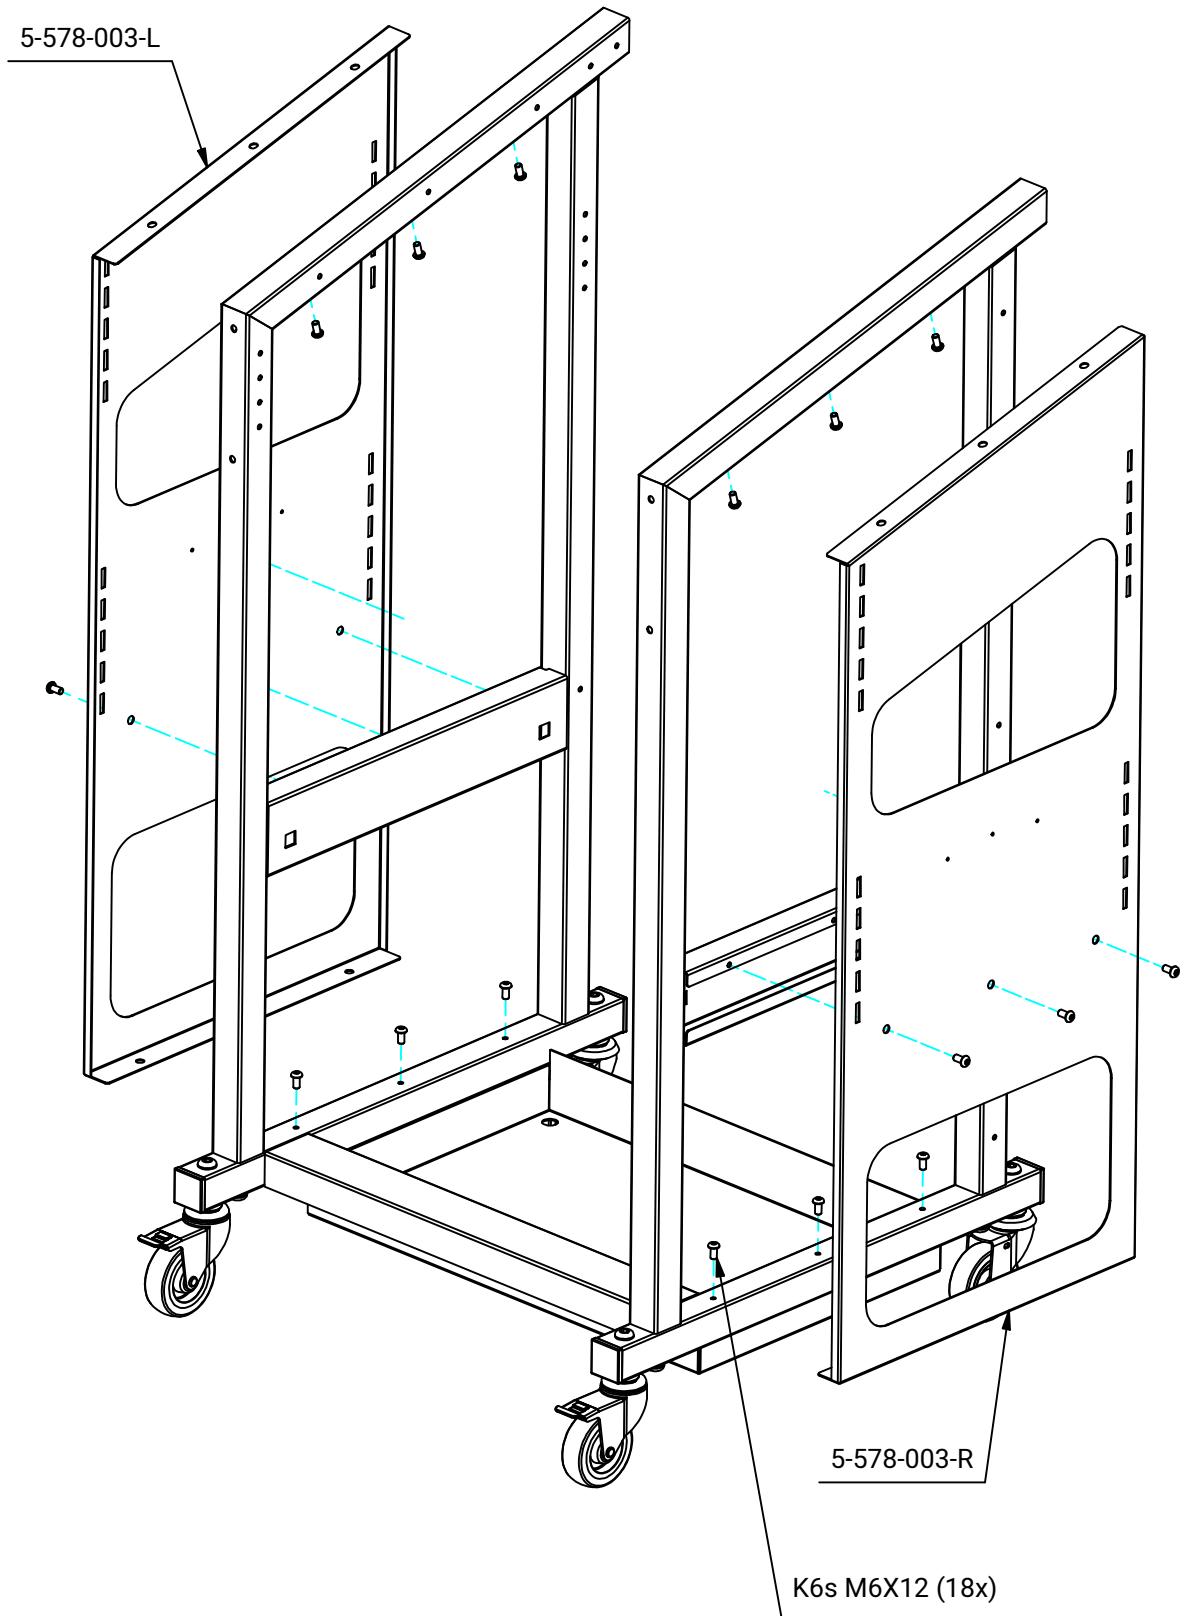

5-578-302-2

IT-Vagn Power pack

Premium

1

2

When installing accessories: "Collision protection"
see steps 19

3-270-0 (Mounted with included screws)

5-578-007

7

K6s M6X12 (2x)

5-578-020

5-578-705

14

M4X6ZINCPL (2x)

Use the inner hole

9-1601-206 (2x)

5-5250-001 (2x)

Mc6s M8X20 (4x)

15

16

17

Accessories:

Collision protection

Loosen the existing screw, one side at a time.