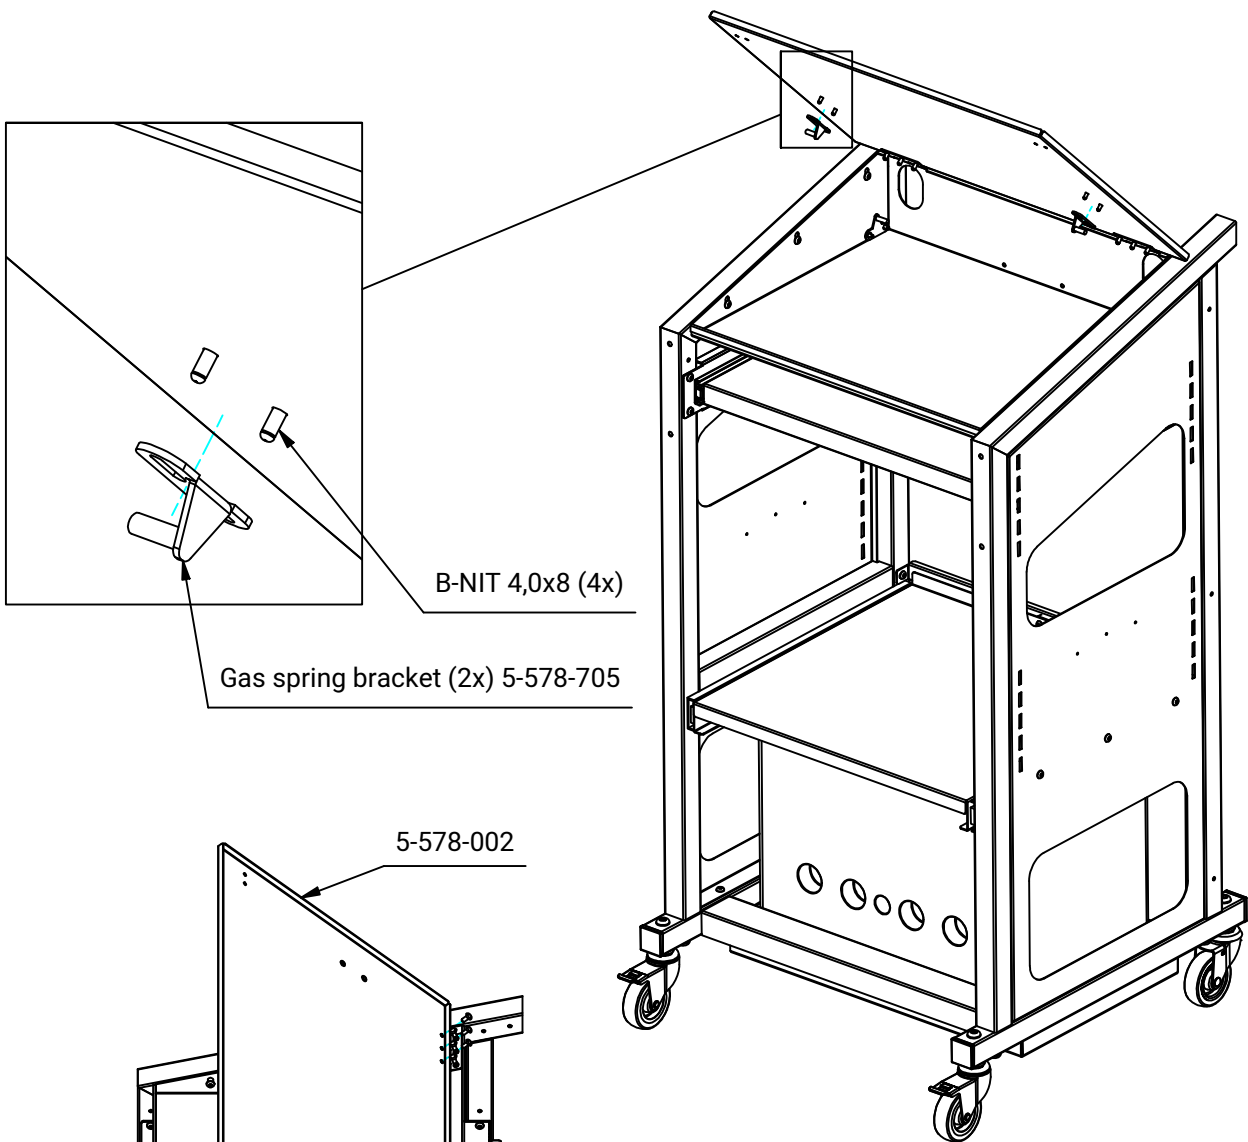

5-578-302-2

IT-Vagn Power pack

Premium

1

2

When installing accessories: "Collision protection"
see steps 19

3-270-0 (Mounted with included screws)

5-578-007

7

K6s M6X12 (2x)

5-578-020

5-578-705

14

M4X6ZINCPL (2x)

Use the inner hole

9-1601-206 (2x)

5-5250-001 (2x)

Mc6s M8X20 (4x)

15

16

17

Accessories:

Collision protection

Loosen the existing screw, one side at a time.