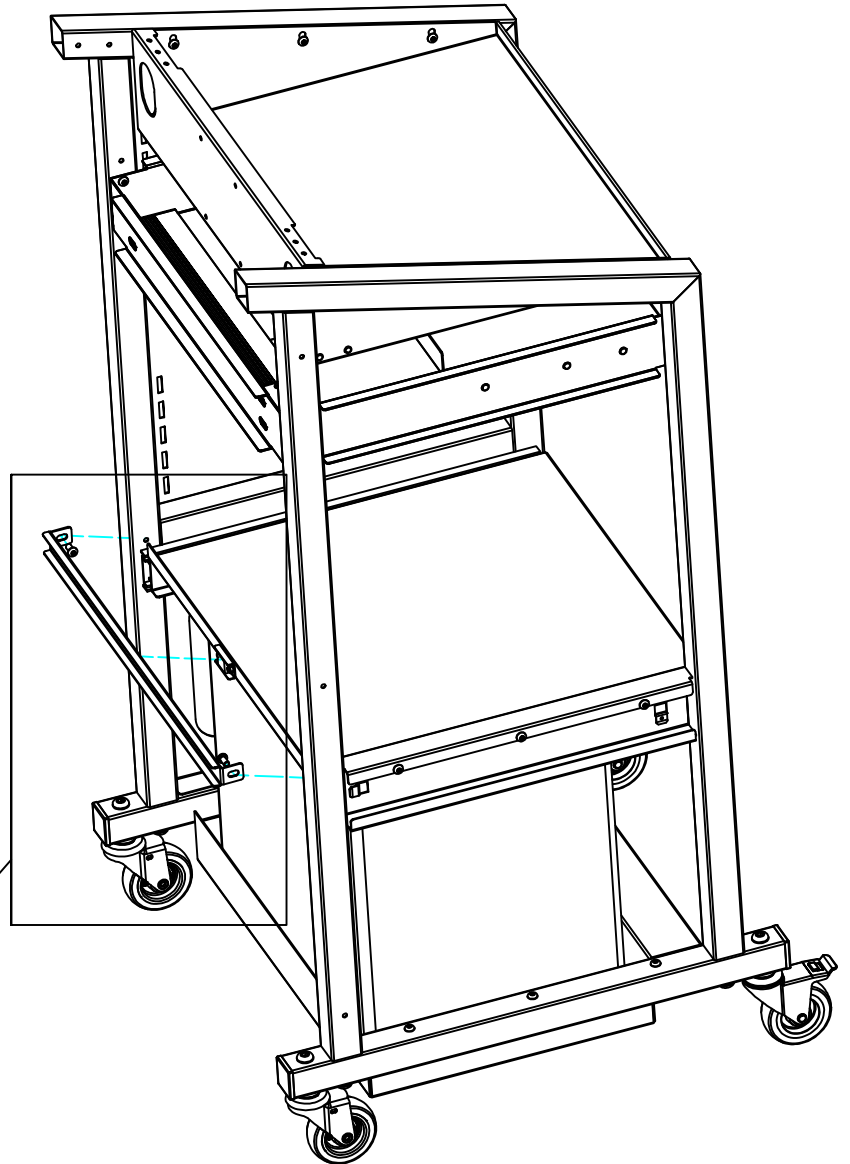

5-578-302-2

IT-Vagn Power pack

Premium

1

2

When installing accessories: "Collision protection"
see steps 19

3-270-0 (Mounted with included screws)

5-578-007

7

K6s M6X12 (2x)

5-578-020

5-578-705

14

M4X6ZINCPL (2x)

Use the inner hole

9-1601-206 (2x)

5-5250-001 (2x)

Mc6s M8X20 (4x)

15

16

17

Accessories:

Collision protection

Loosen the existing screw, one side at a time.