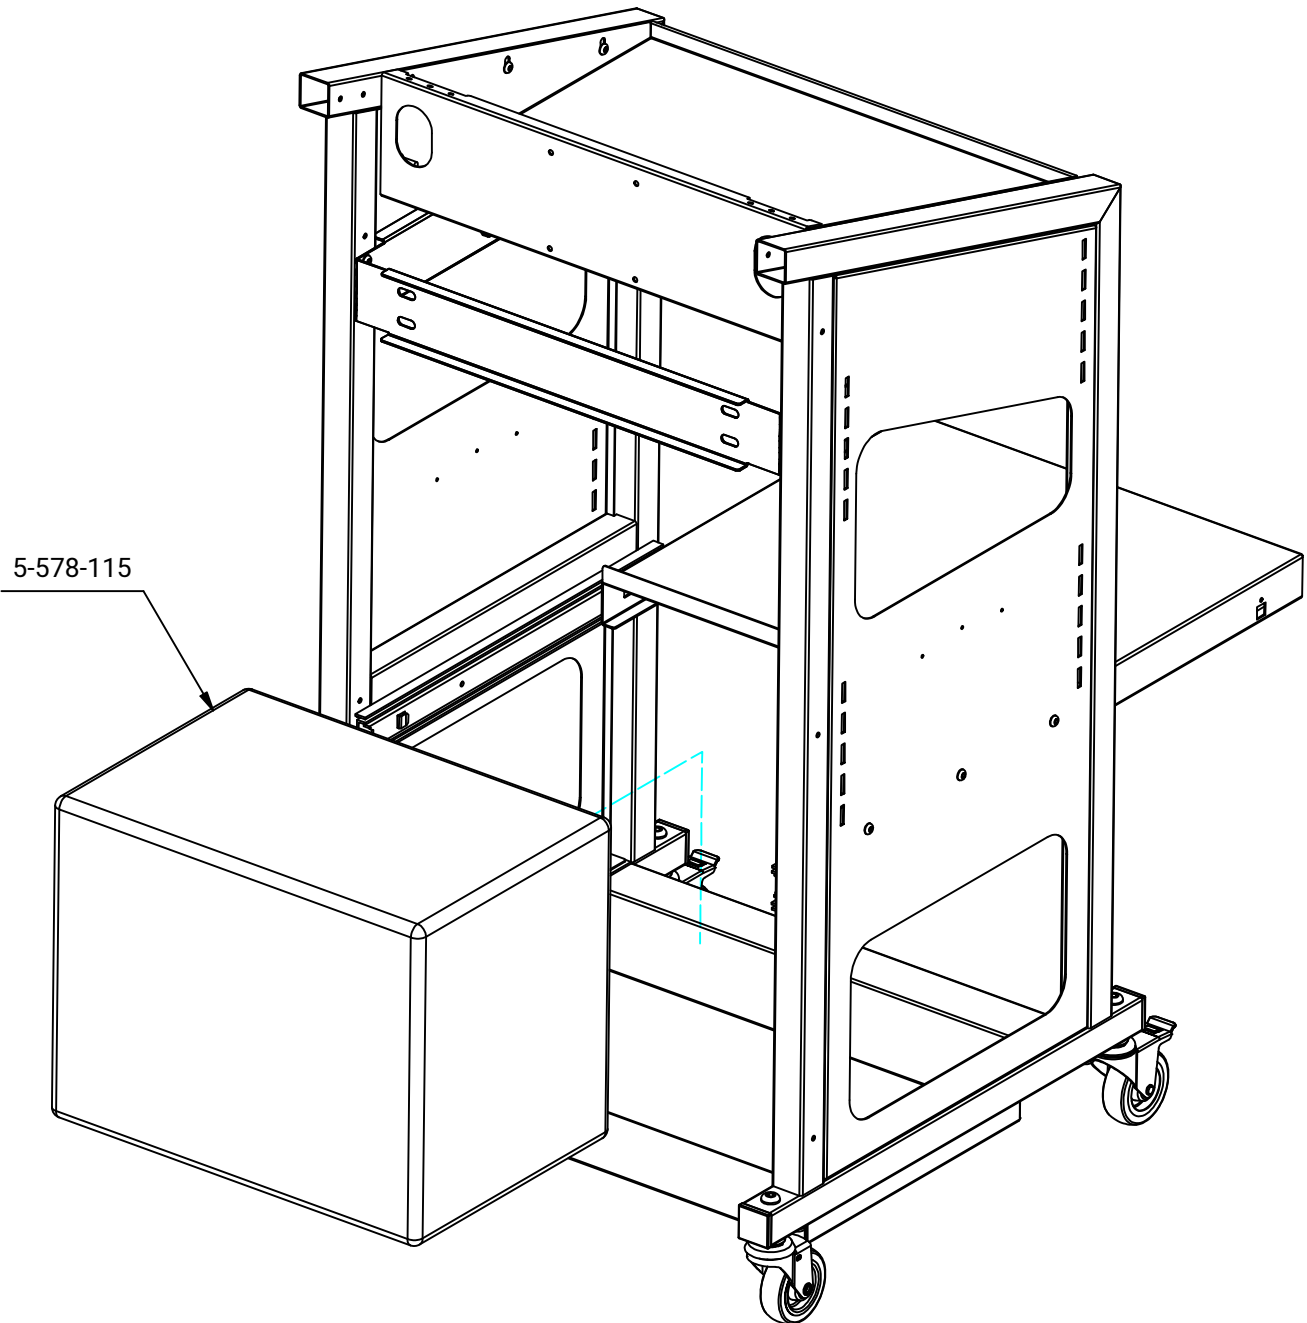

5-578-302-2

IT-Vagn Power pack

Premium

1

2

When installing accessories: "Collision protection"
see steps 19

3-270-0 (Mounted with included screws)

5-578-007

7

K6s M6X12 (2x)

5-578-020

5-578-705

14

M4X6ZINCPL (2x)

Use the inner hole

9-1601-206 (2x)

5-5250-001 (2x)

Mc6s M8X20 (4x)

15

16

17

Accessories:

Collision protection

Loosen the existing screw, one side at a time.