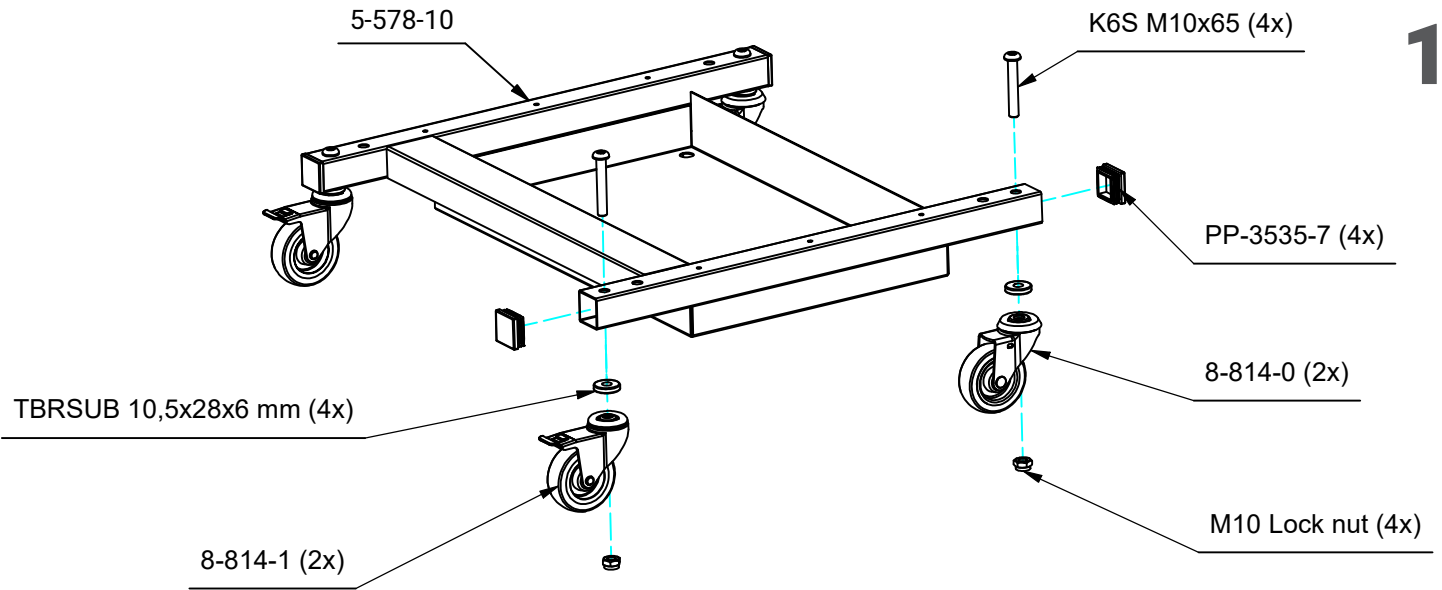

5-578-302-2

IT-Vagn Power pack

Premium

1

2

When installing accessories: "Collision protection"
see steps 19

3-270-0 (Mounted with included screws)

5-578-007

7

K6s M6X12 (2x)

5-578-020

5-578-705

14

M4X6ZINCPL (2x)

Use the inner hole

9-1601-206 (2x)

5-5250-001 (2x)

Mc6s M8X20 (4x)

15

16

17

Accessories:

Collision protection

Loosen the existing screw, one side at a time.