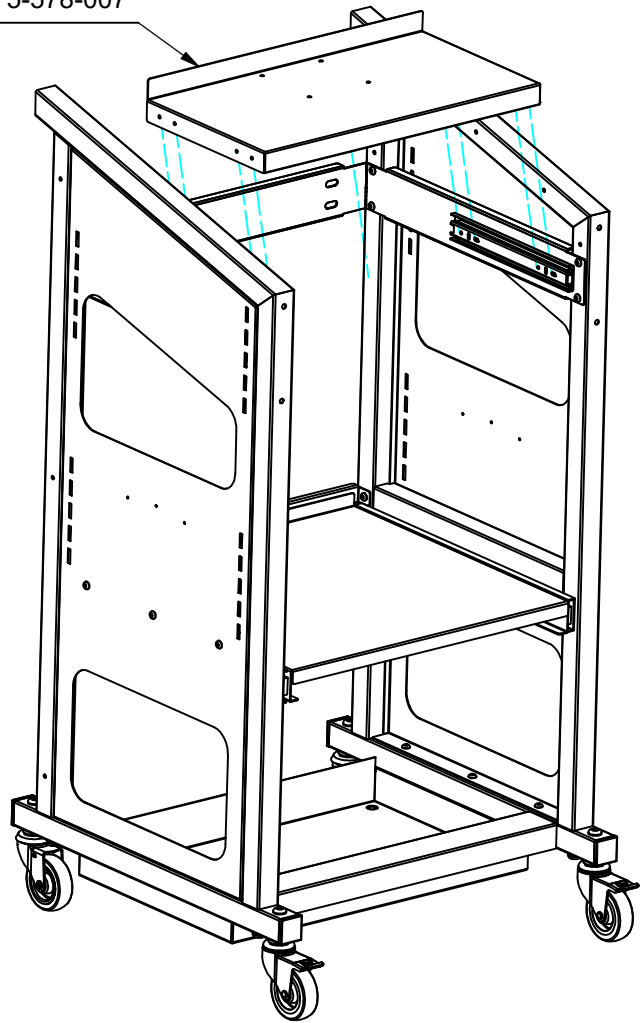

5-578-302-2

IT-Vagn Power pack

Premium

1

2

When installing accessories: "Collision protection"
see steps 19

3-270-0 (Mounted with included screws)

5-578-007

7

K6s M6X12 (2x)

5-578-020

5-578-705

14

M4X6ZINCPL (2x)

Use the inner hole

9-1601-206 (2x)

5-5250-001 (2x)

Mc6s M8X20 (4x)

15

16

17

Accessories:

Collision protection

Loosen the existing screw, one side at a time.