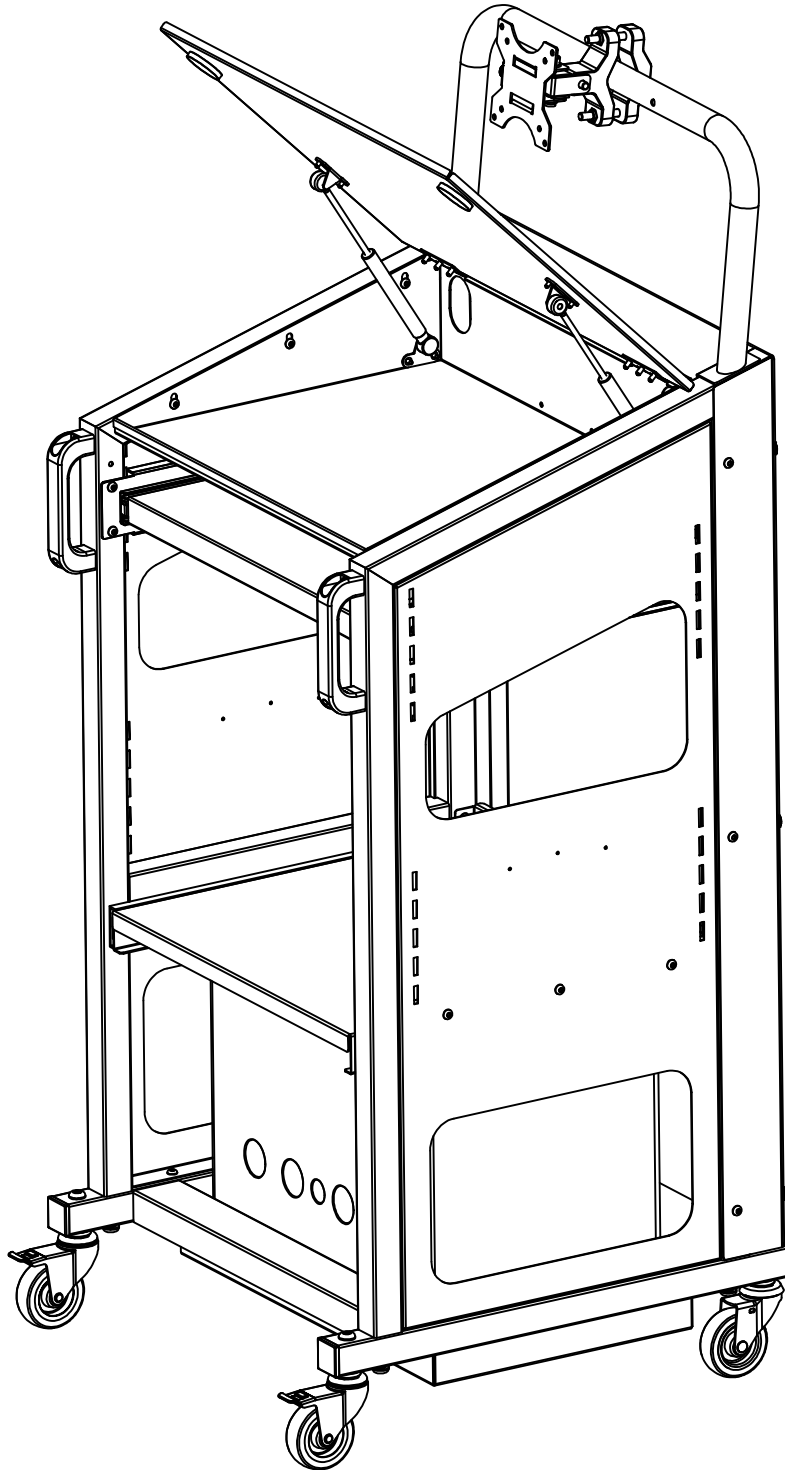

5-578-302-2

IT-Vagn Power pack

Premium

1

2

When installing accessories: "Collision protection"
see steps 19

3-270-0 (Mounted with included screws)

5-578-007

7

K6s M6X12 (2x)

5-578-020

5-578-705

14

M4X6ZINCPL (2x)

Use the inner hole

9-1601-206 (2x)

5-5250-001 (2x)

Mc6s M8X20 (4x)

15

16

17

Accessories:

Collision protection

Loosen the existing screw, one side at a time.