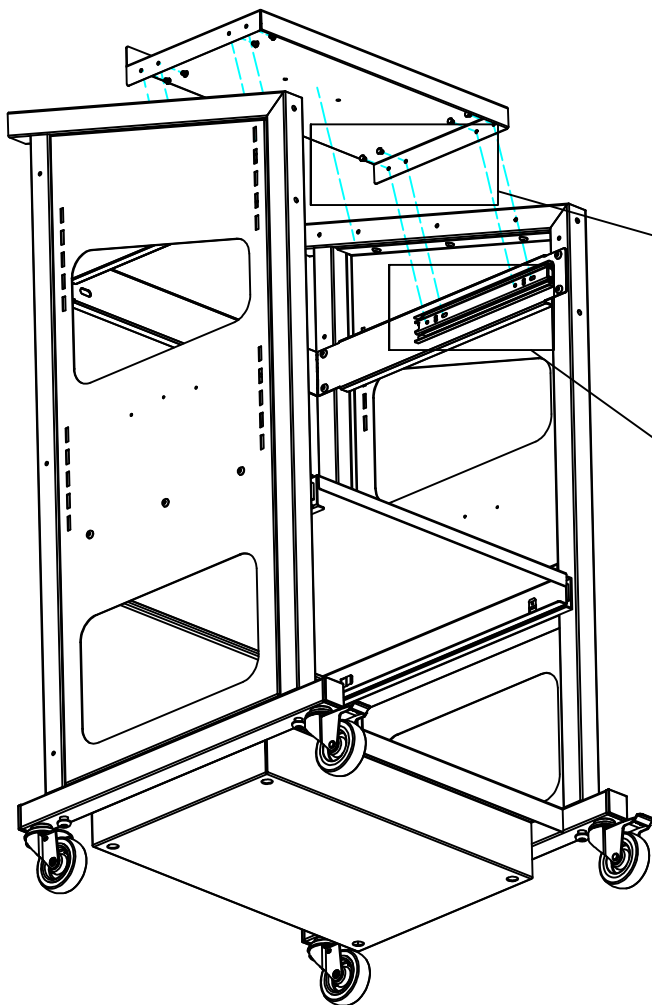

5-578-302-2

IT-Vagn Power pack

Premium

1

2

When installing accessories: "Collision protection"
see steps 19

3-270-0 (Mounted with included screws)

5-578-007

7

K6s M6X12 (2x)

5-578-020

5-578-705

14

M4X6ZINCPL (2x)

Use the inner hole

9-1601-206 (2x)

5-5250-001 (2x)

Mc6s M8X20 (4x)

15

16

17

Accessories:

Collision protection

Loosen the existing screw, one side at a time.