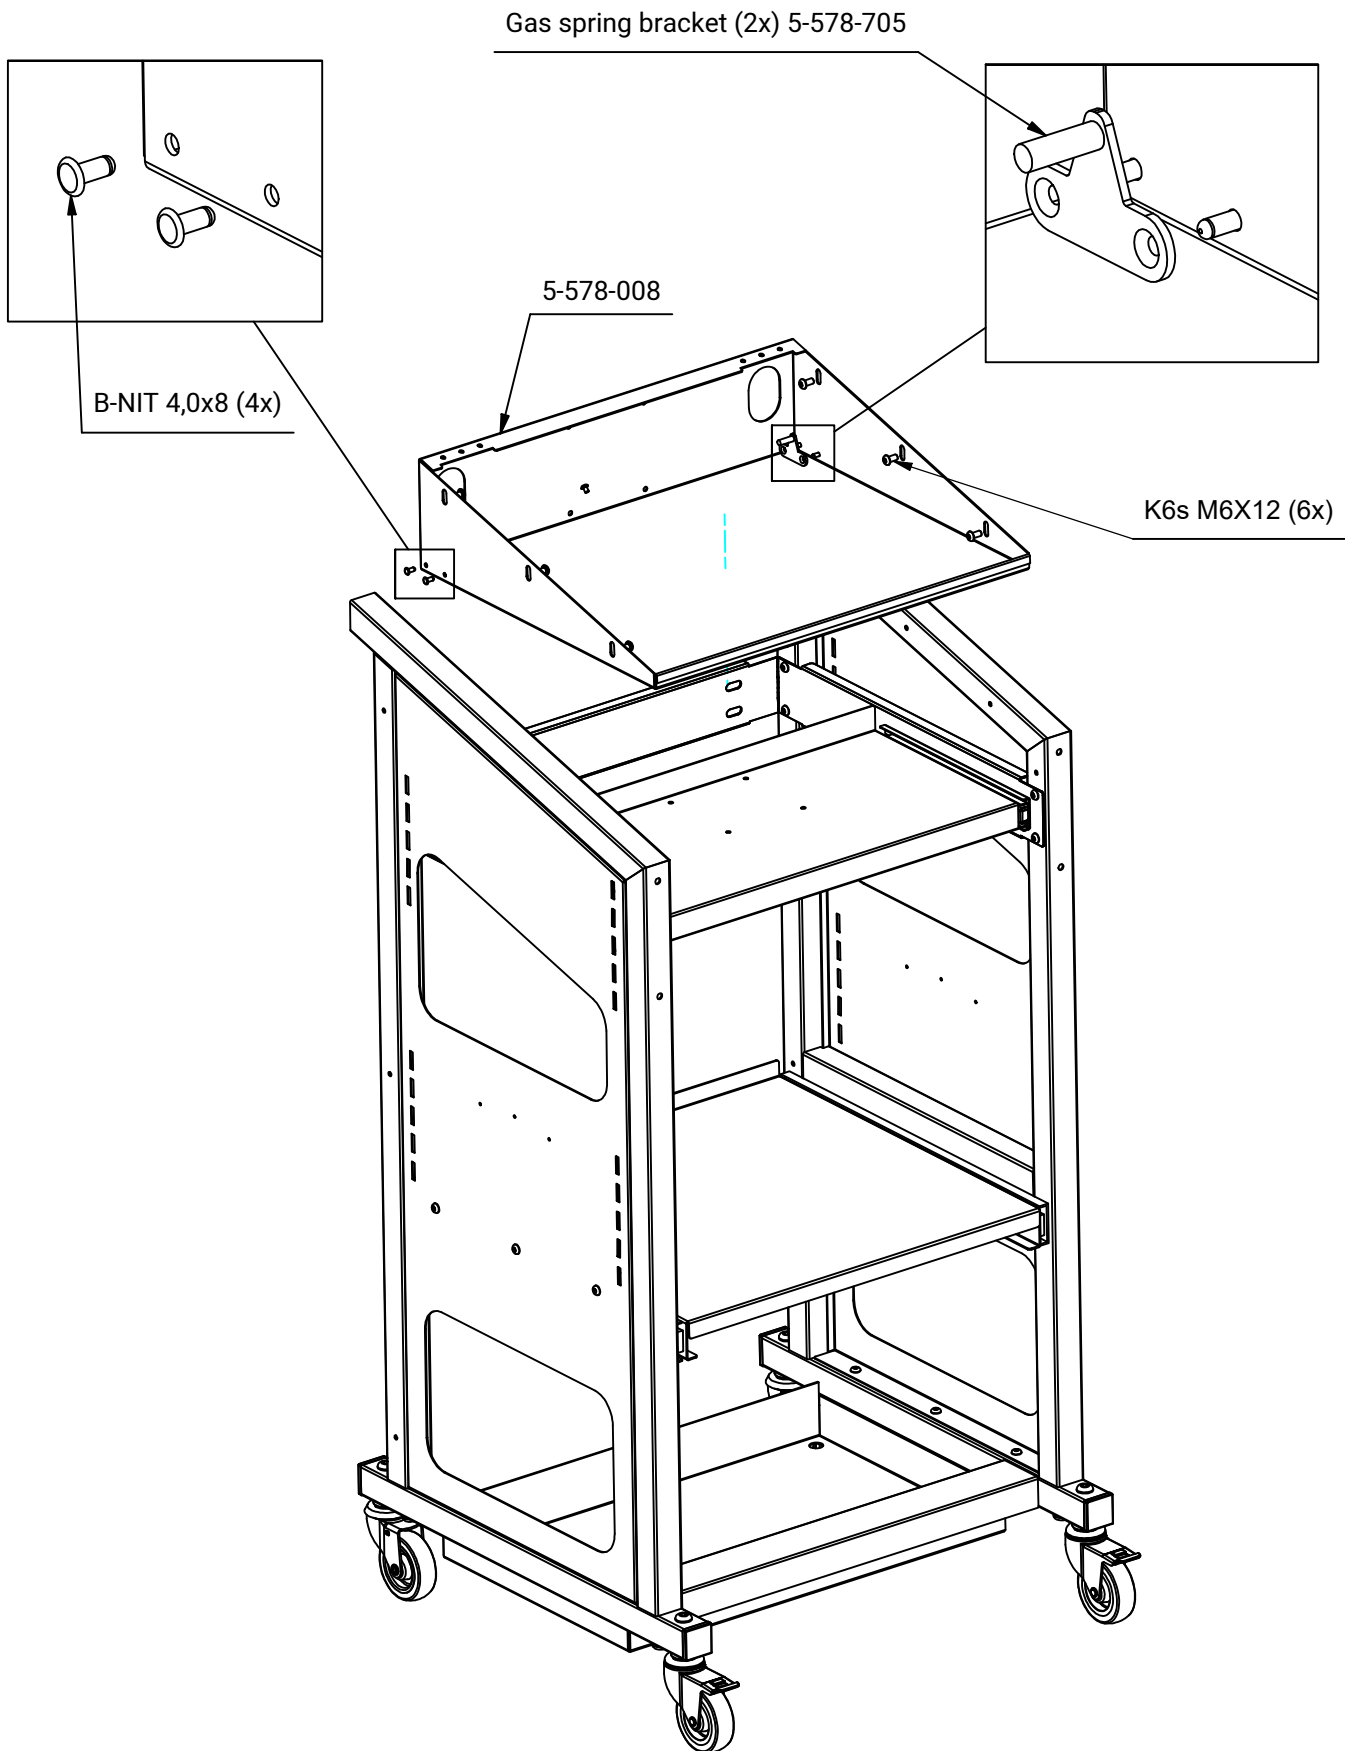

5-578-302-2

IT-Vagn Power pack

Premium

1

2

When installing accessories: "Collision protection"
see steps 19

3-270-0 (Mounted with included screws)

5-578-007

7

K6s M6X12 (2x)

5-578-020

5-578-705

14

M4X6ZINCPL (2x)

Use the inner hole

9-1601-206 (2x)

5-5250-001 (2x)

Mc6s M8X20 (4x)

15

16

17

Accessories:

Collision protection

Loosen the existing screw, one side at a time.