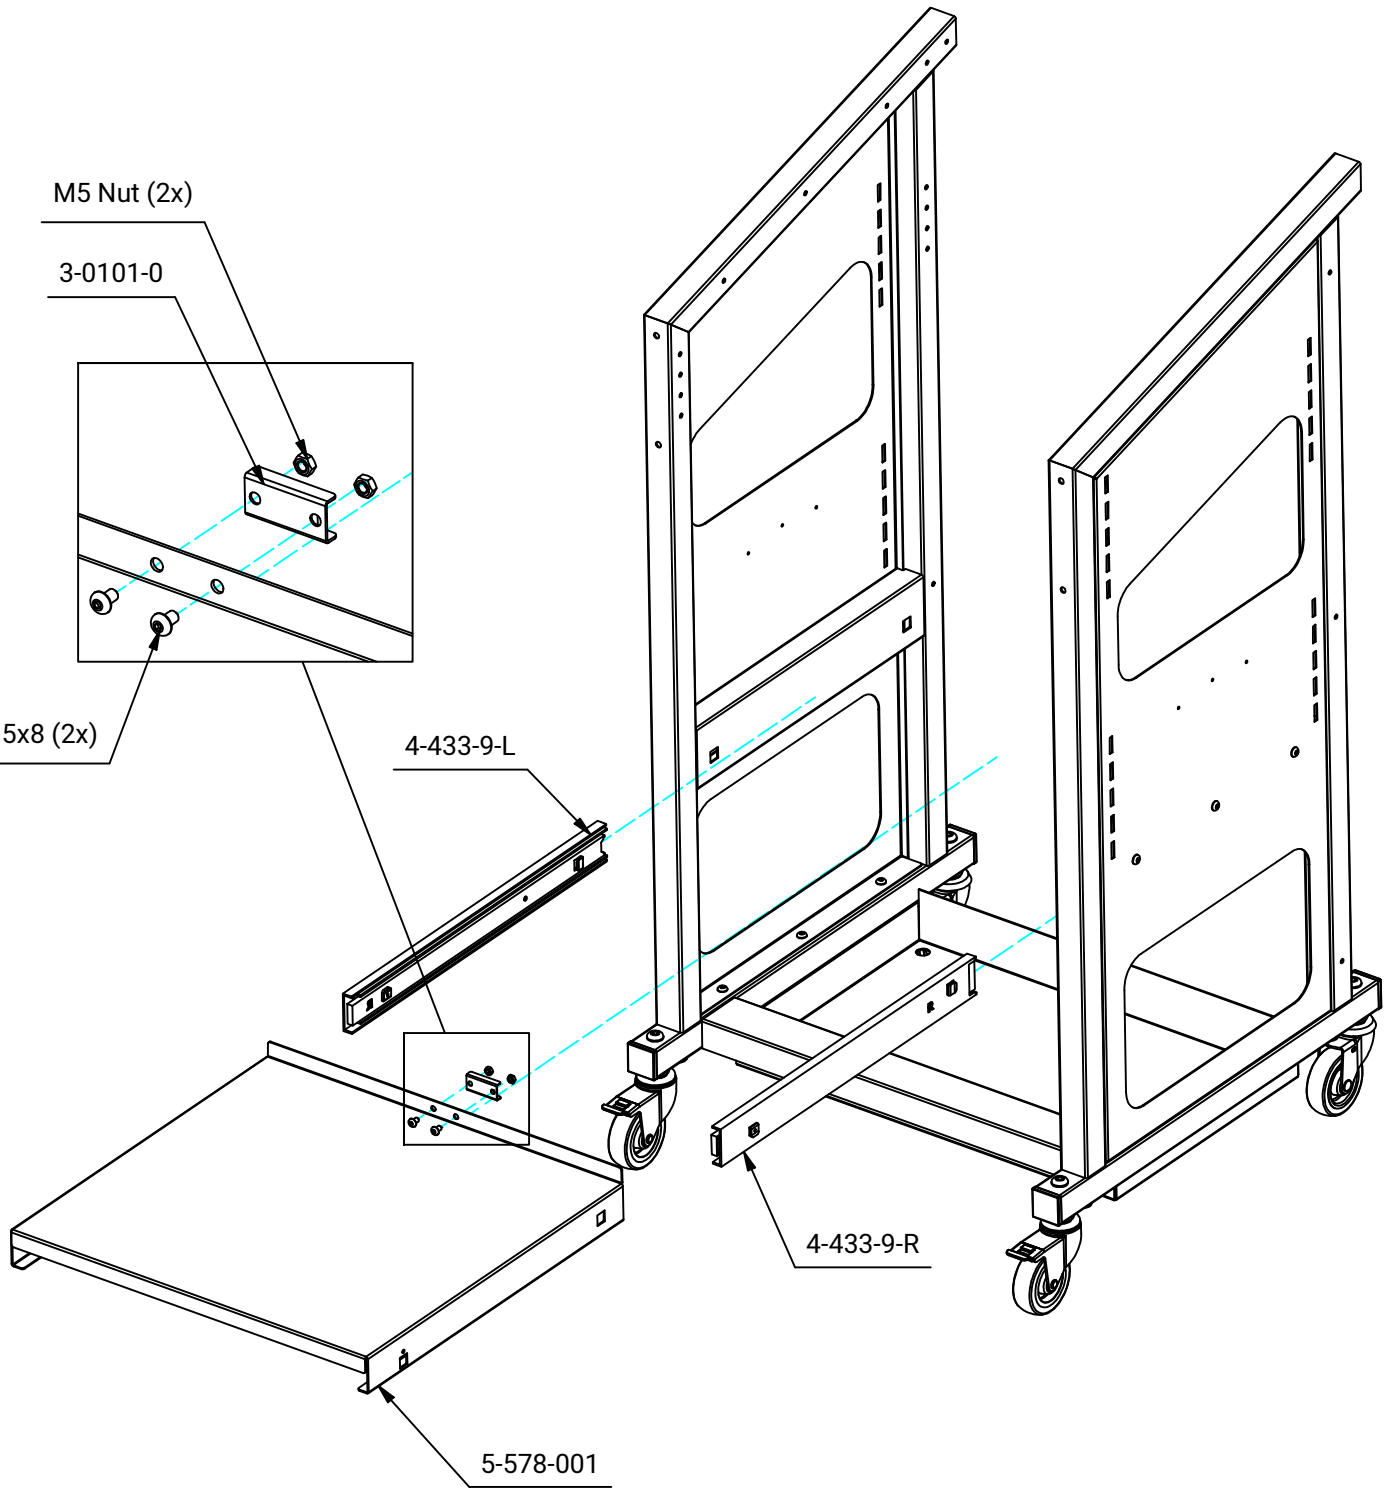

5-578-302-2

IT-Vagn Power pack

Premium

1

2

When installing accessories: "Collision protection"
see steps 19

3-270-0 (Mounted with included screws)

5-578-007

7

K6s M6X12 (2x)

5-578-020

5-578-705

14

M4X6ZINCPL (2x)

Use the inner hole

9-1601-206 (2x)

5-5250-001 (2x)

Mc6s M8X20 (4x)

15

16

17

Accessories:

Collision protection

Loosen the existing screw, one side at a time.