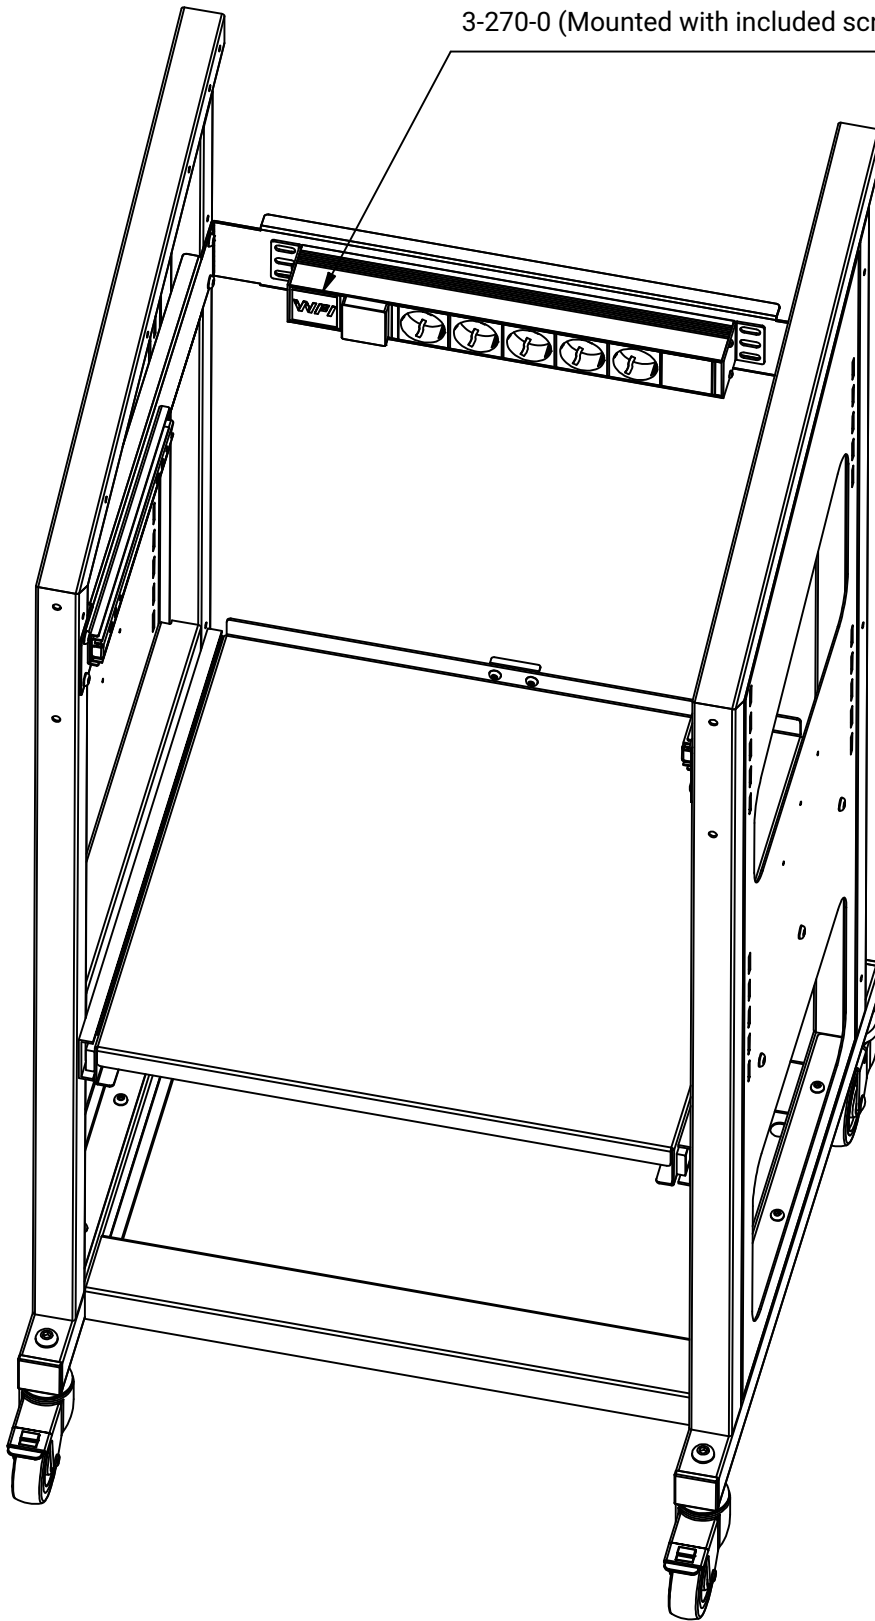

5-578-302-2

IT-Vagn Power pack

Premium

1

2

When installing accessories: "Collision protection"
see steps 19

3-270-0 (Mounted with included screws)

5-578-007

7

K6s M6X12 (2x)

5-578-020

5-578-705

14

M4X6ZINCPL (2x)

Use the inner hole

9-1601-206 (2x)

5-5250-001 (2x)

Mc6s M8X20 (4x)

15

16

17

Accessories:

Collision protection

Loosen the existing screw, one side at a time.