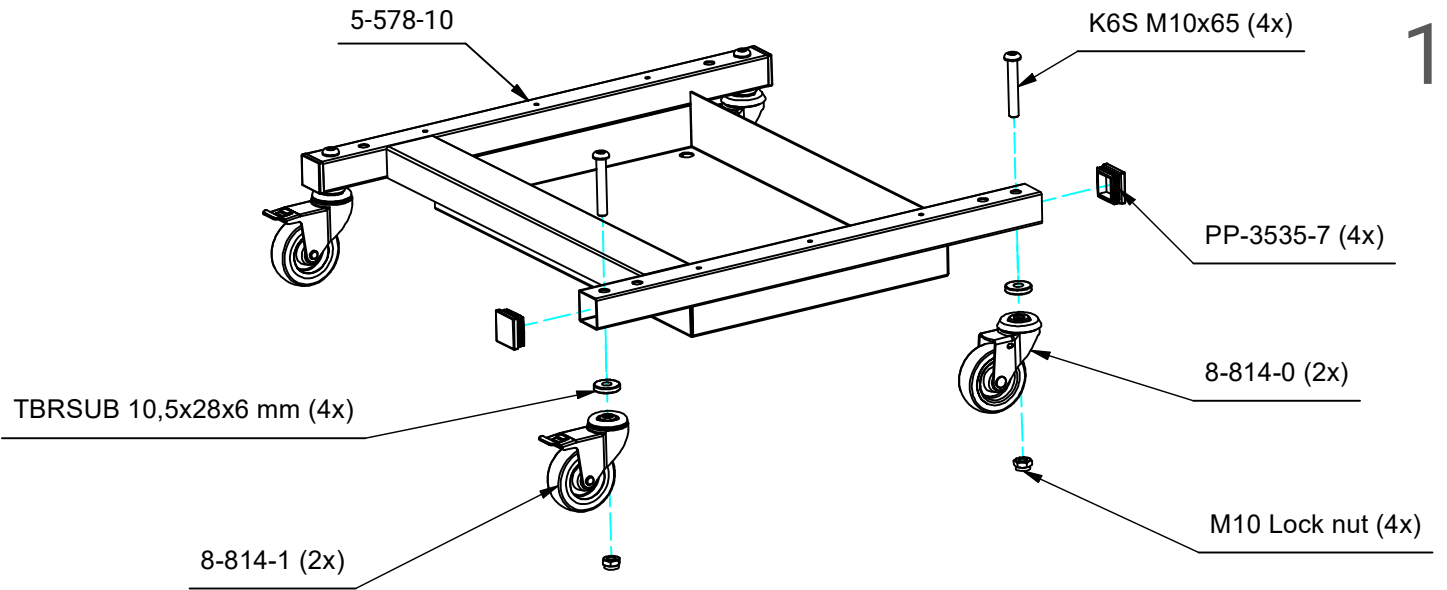

5- 578-302- 2

IT- Vagn Power pack

Premium

When installing accessories: "Collision protection"
see steps 19

3-270-0 (Mounted with included screws)

5-578-007

7

5-578-705

5-578-703 (6x)

5-578-016

Accessories: Collision protection

Loosen the existing screw, one side at a time.