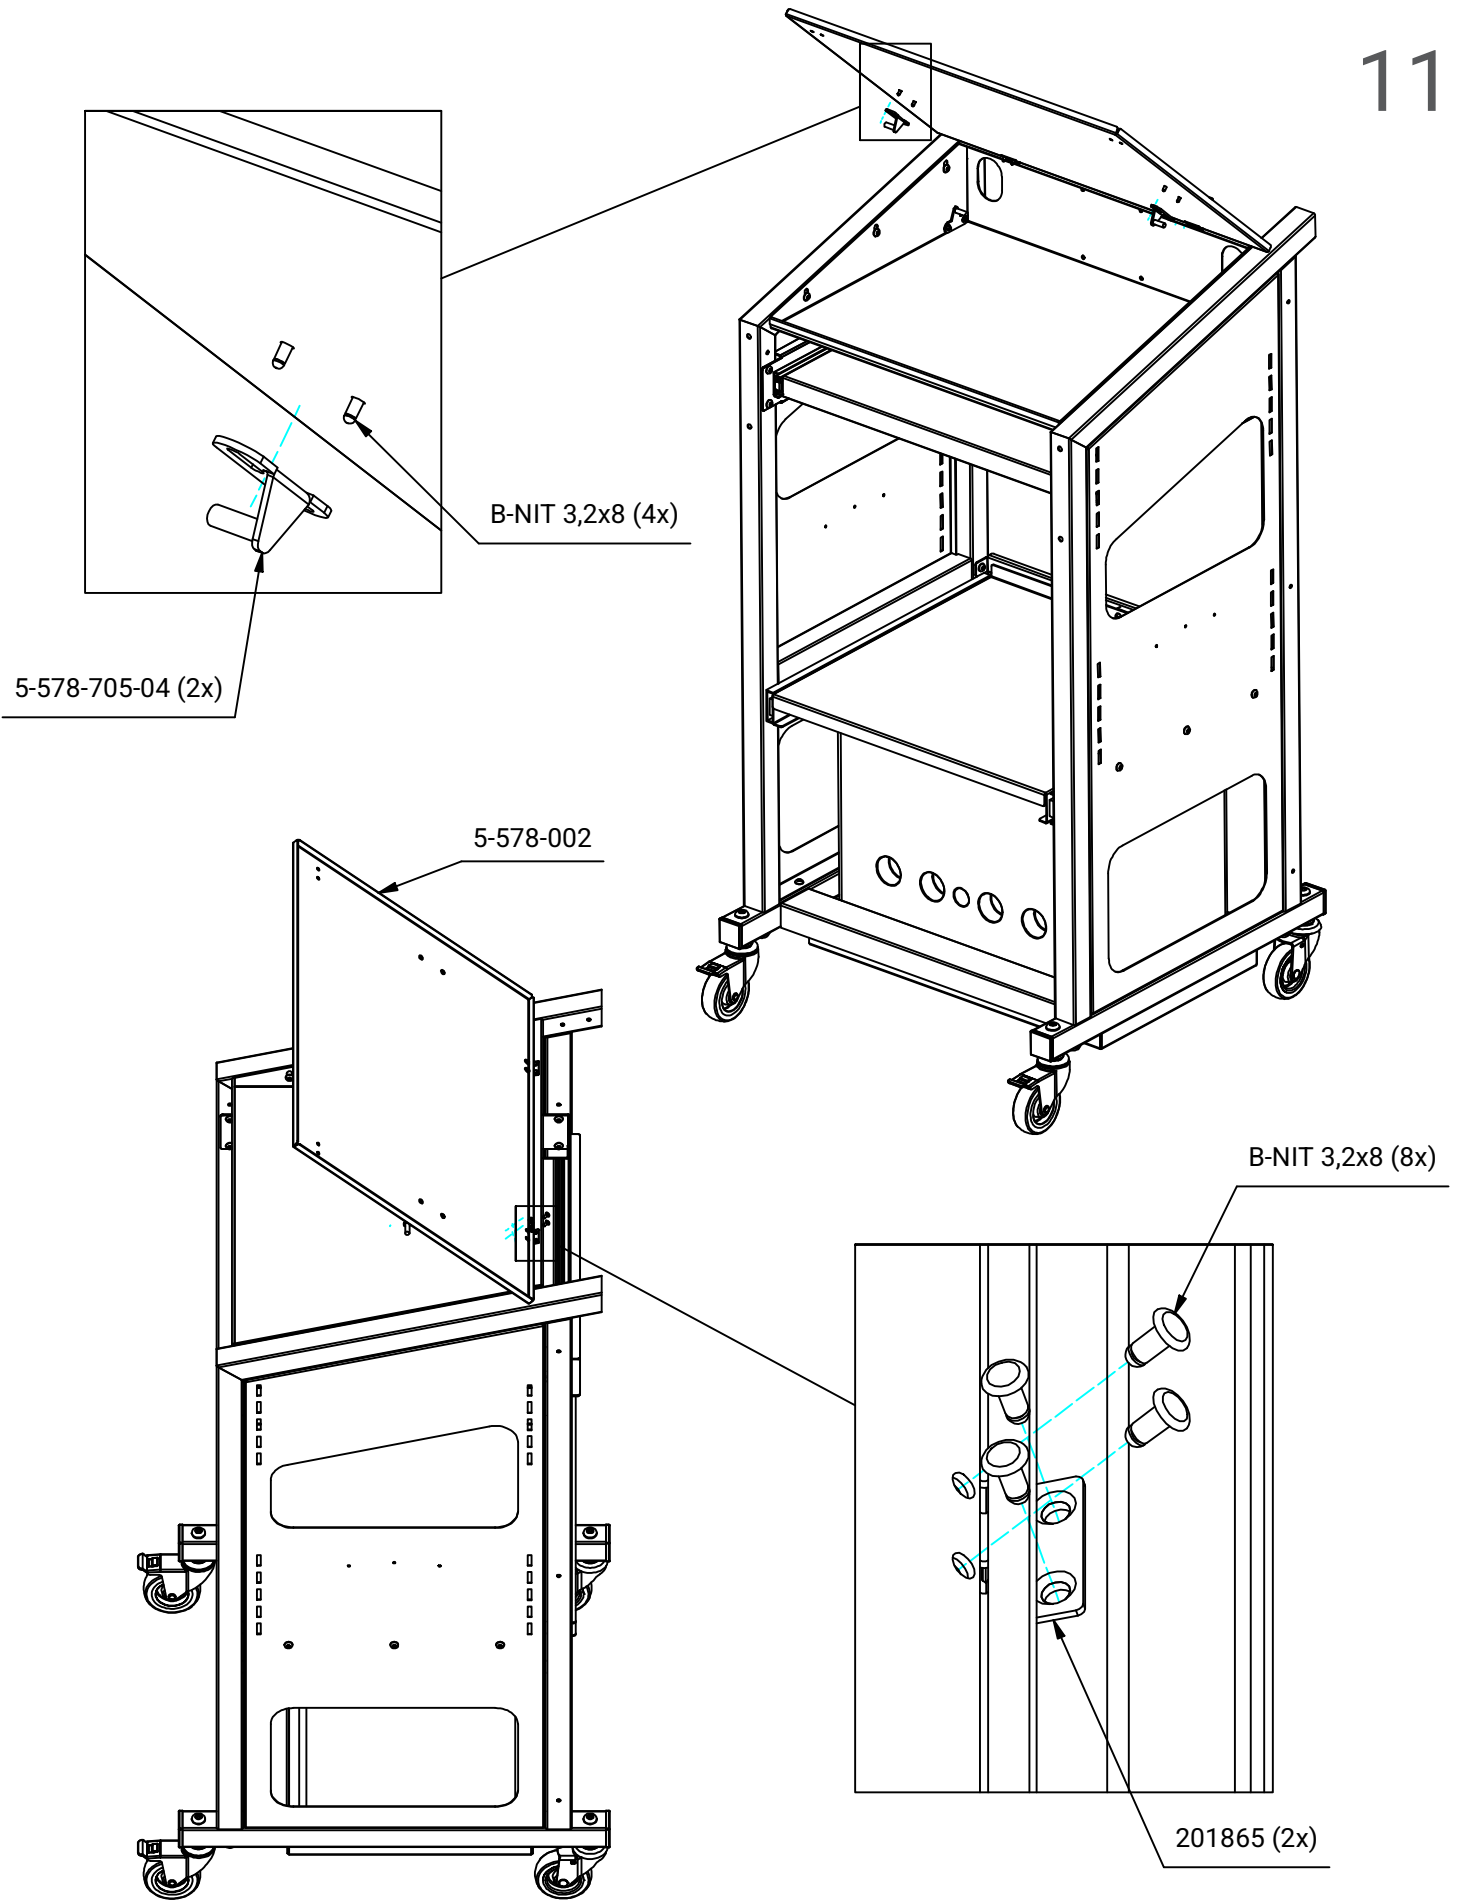

5- 578-302- 2

IT- Vagn Power pack

Premium

When installing accessories: "Collision protection"
see steps 19

3-270-0 (Mounted with included screws)

5-578-007

7

5-578-705

14

B-NIT 4,0x8 (4x)

3-0103-0 (2x)

5-5250-001 (2x)

Mc6s M8X20 (4x)

15

16

17

5-578-703 (6x)

5-578-016

Accessories: Collision protection

Loosen the existing screw, one side at a time.