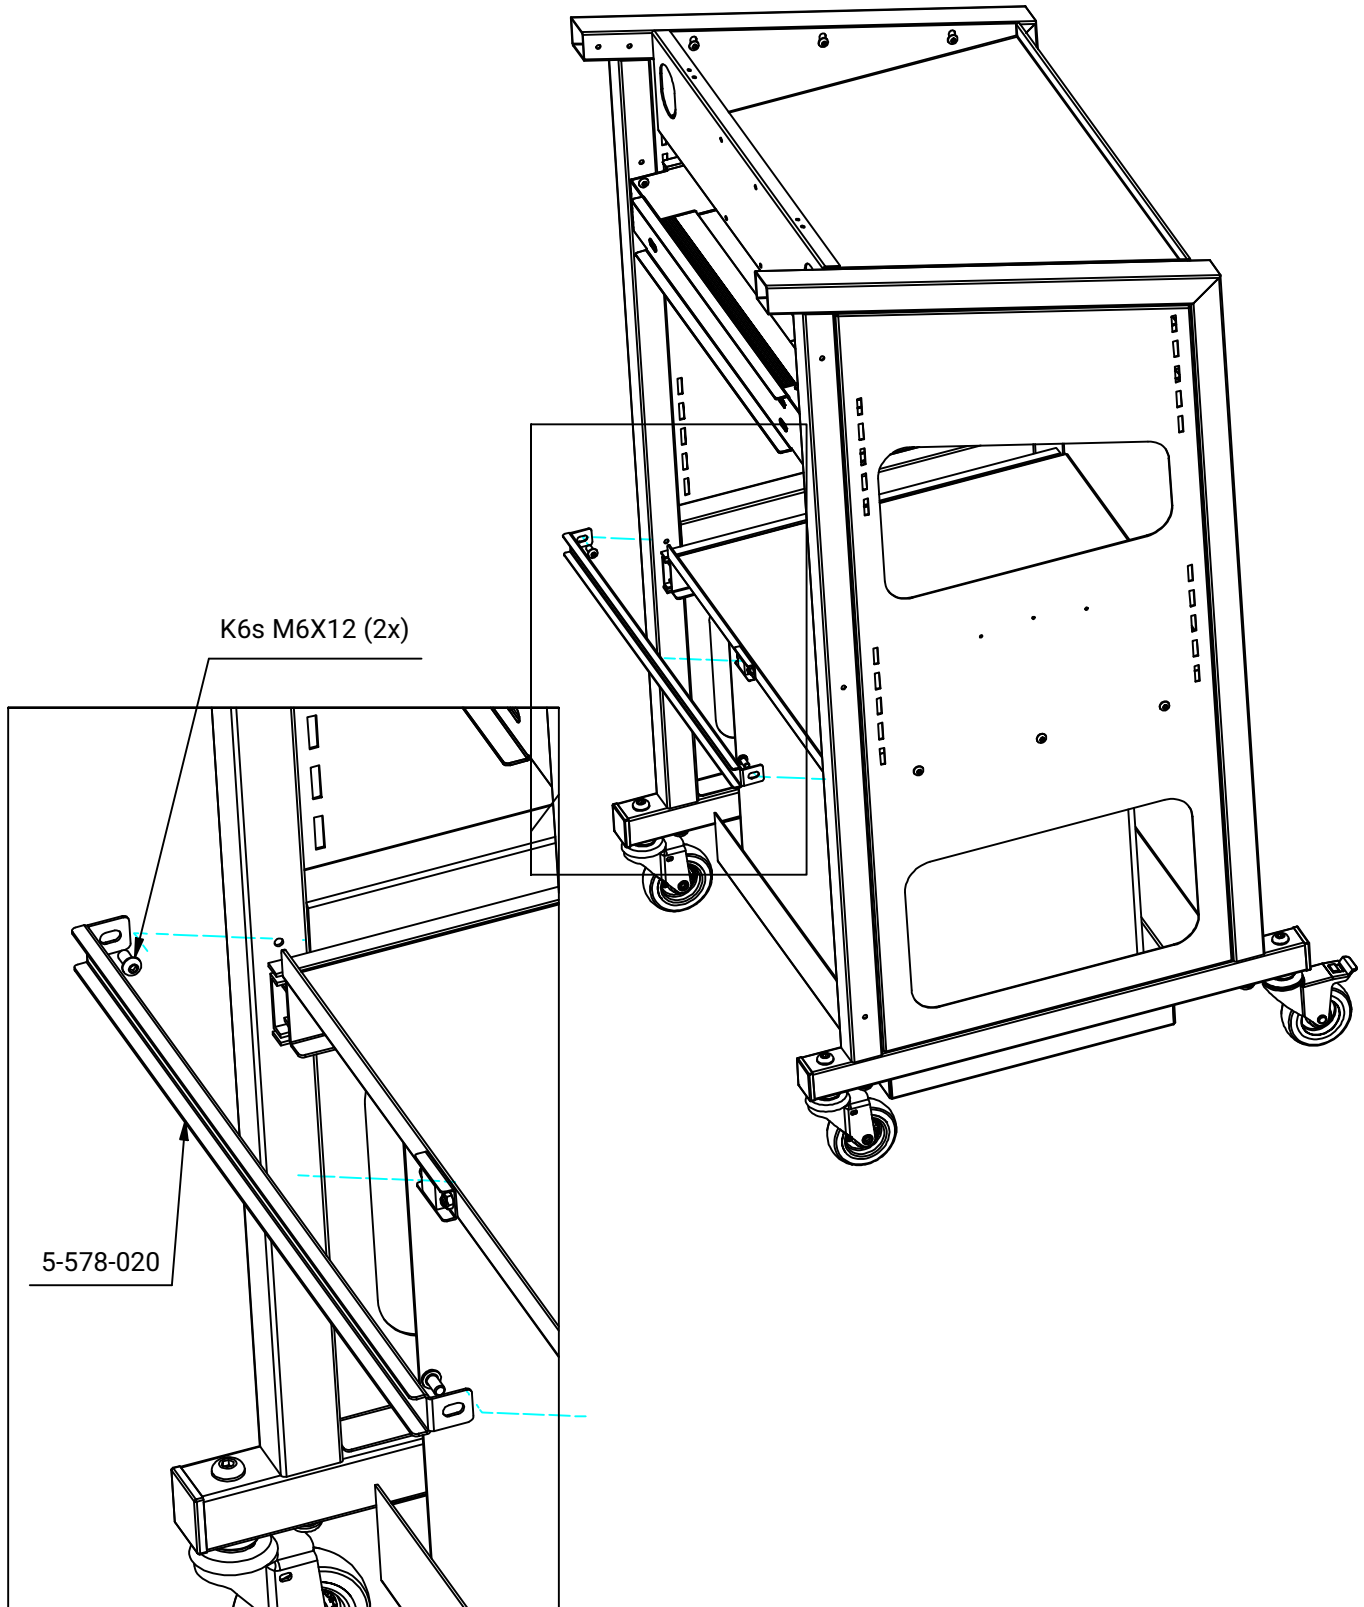

5- 578-302- 2

IT- Vagn Power pack

Premium

When installing accessories: "Collision protection"
see steps 19

3-270-0 (Mounted with included screws)

5-578-007

7

5-578-705

14

B-NIT 4,0x8 (4x)

3-0103-0 (2x)

5-5250-001 (2x)

Mc6s M8X20 (4x)

15

16

17

5-578-703 (6x)

5-578-016

Accessories: Collision protection

Loosen the existing screw, one side at a time.