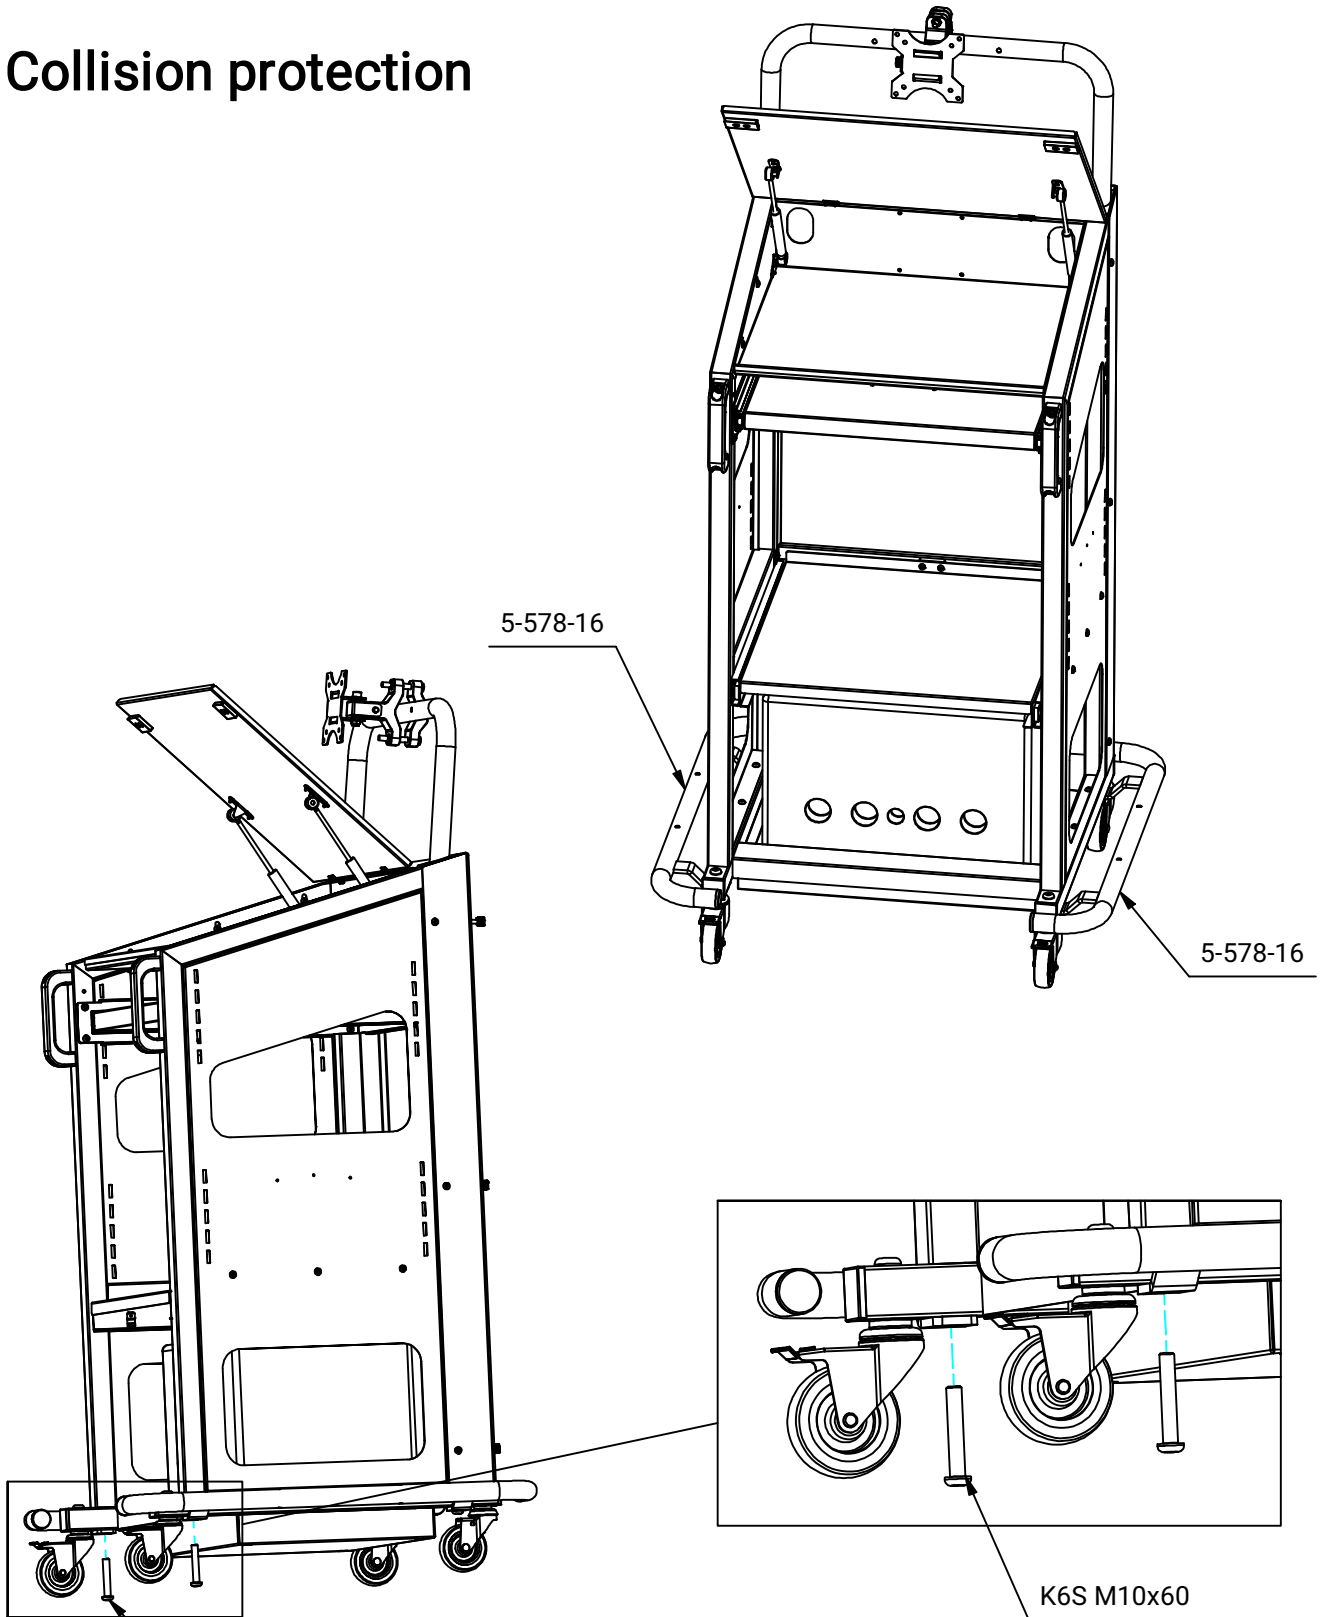

5- 578-302- 2

IT- Vagn Power pack

Premium

When installing accessories: "Collision protection"
see steps 19

3-270-0 (Mounted with included screws)

5-578-007

7

5-578-705

5-578-703 (6x)

5-578-016

Accessories: Collision protection

Loosen the existing screw, one side at a time.