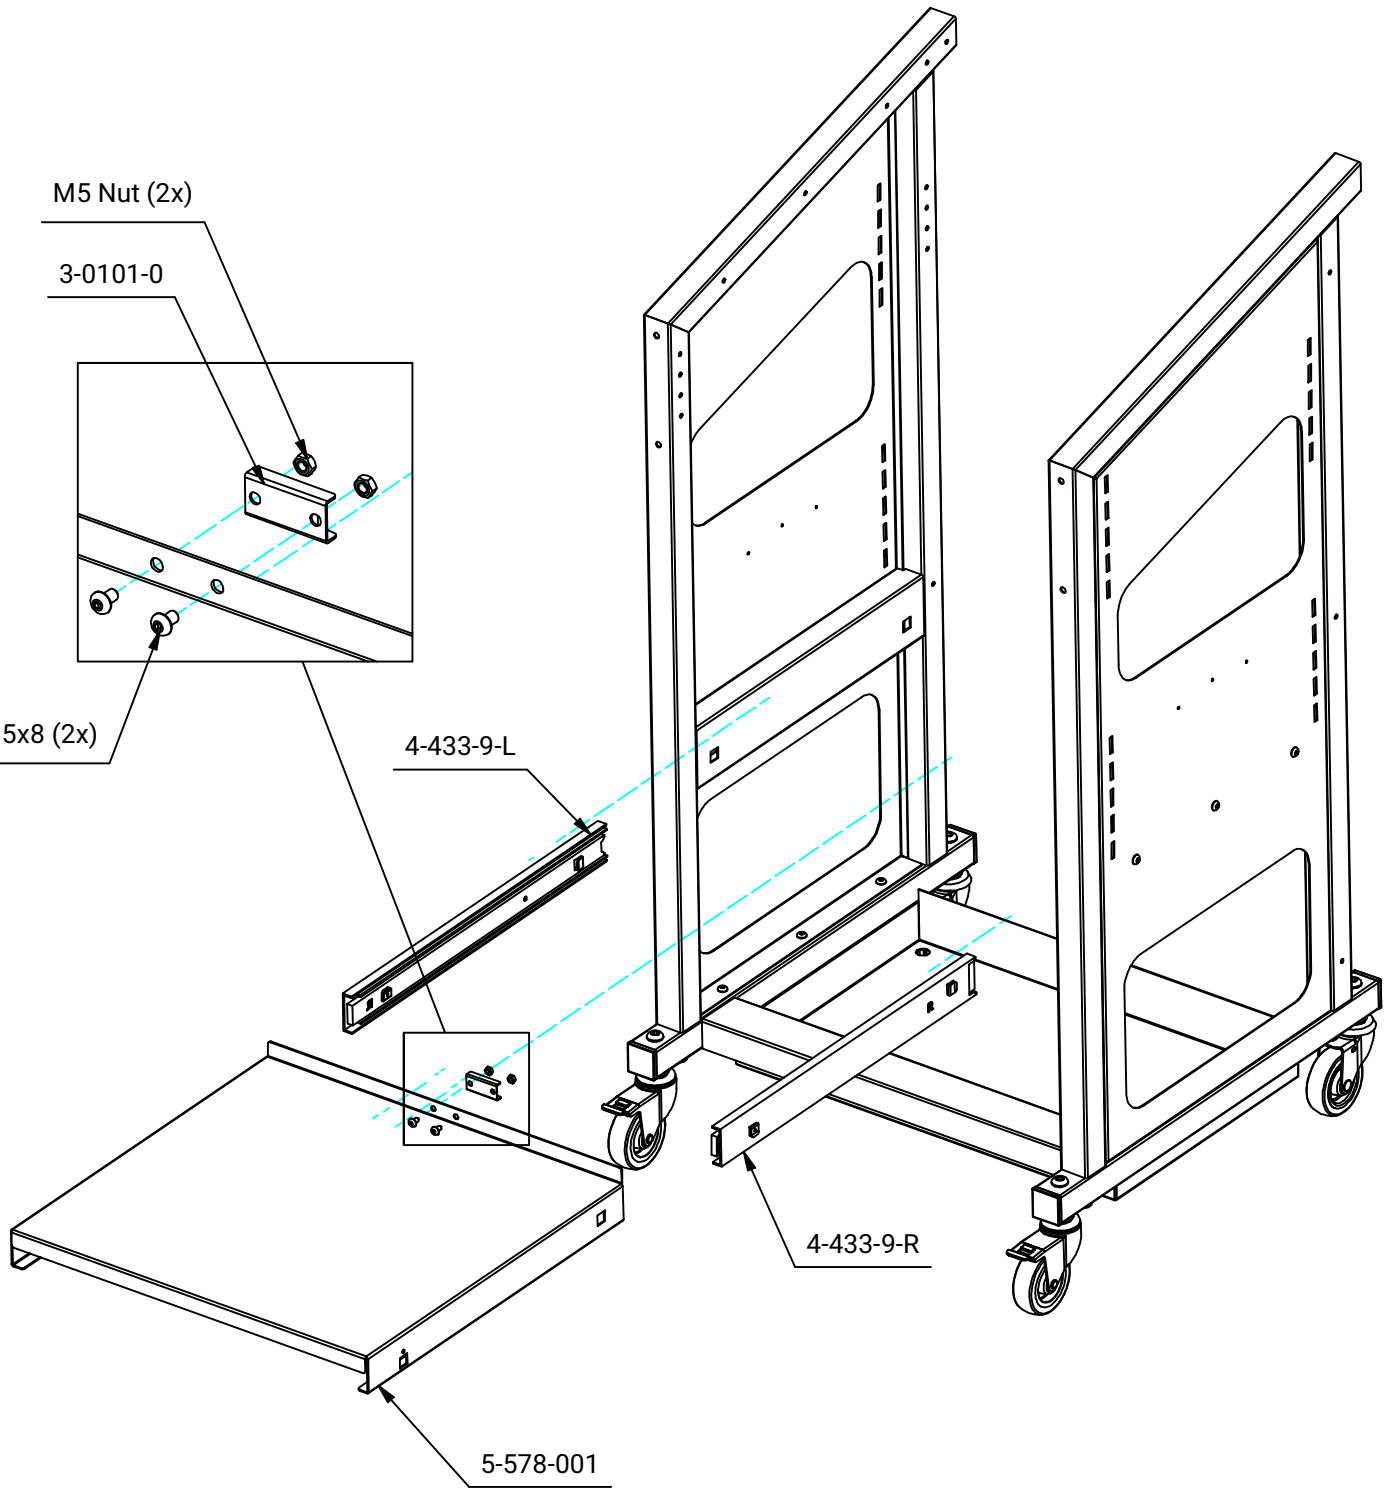

5- 578-302- 2

IT- Vagn Power pack

Premium

When installing accessories: "Collision protection"
see steps 19

3-270-0 (Mounted with included screws)

5-578-007

7

5-578-705

5-578-703 (6x)

5-578-016

Accessories: Collision protection

Loosen the existing screw, one side at a time.