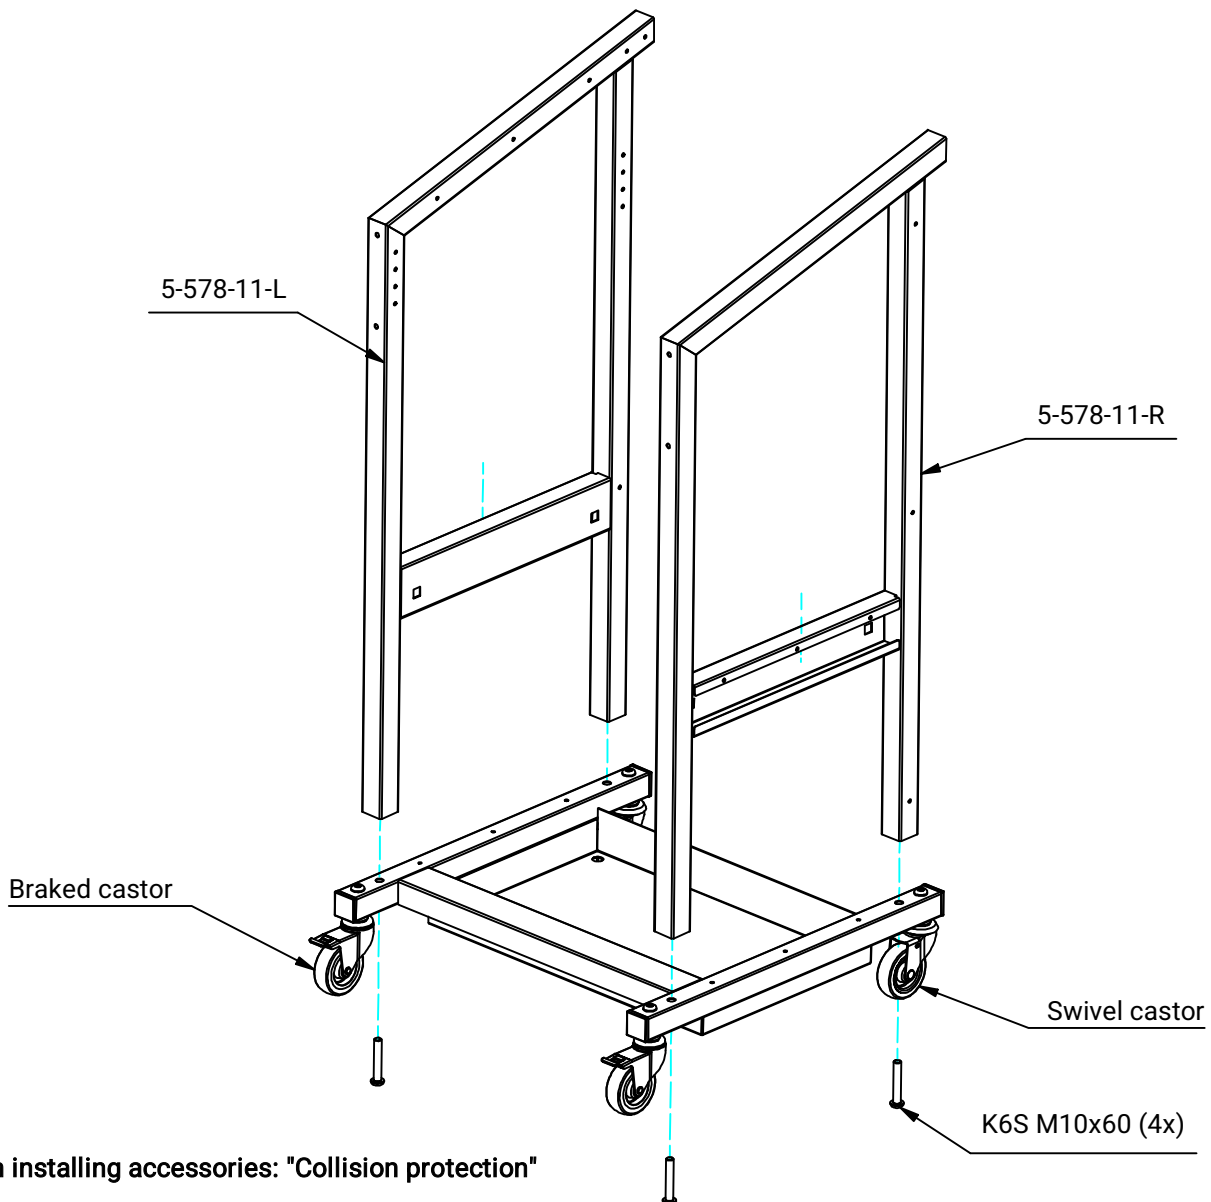

5- 578-302- 2

IT- Vagn Power pack

Premium

When installing accessories: "Collision protection"
see steps 19

3-270-0 (Mounted with included screws)

5-578-007

7

5-578-705

5-578-703 (6x)

5-578-016

Accessories: Collision protection

Loosen the existing screw, one side at a time.