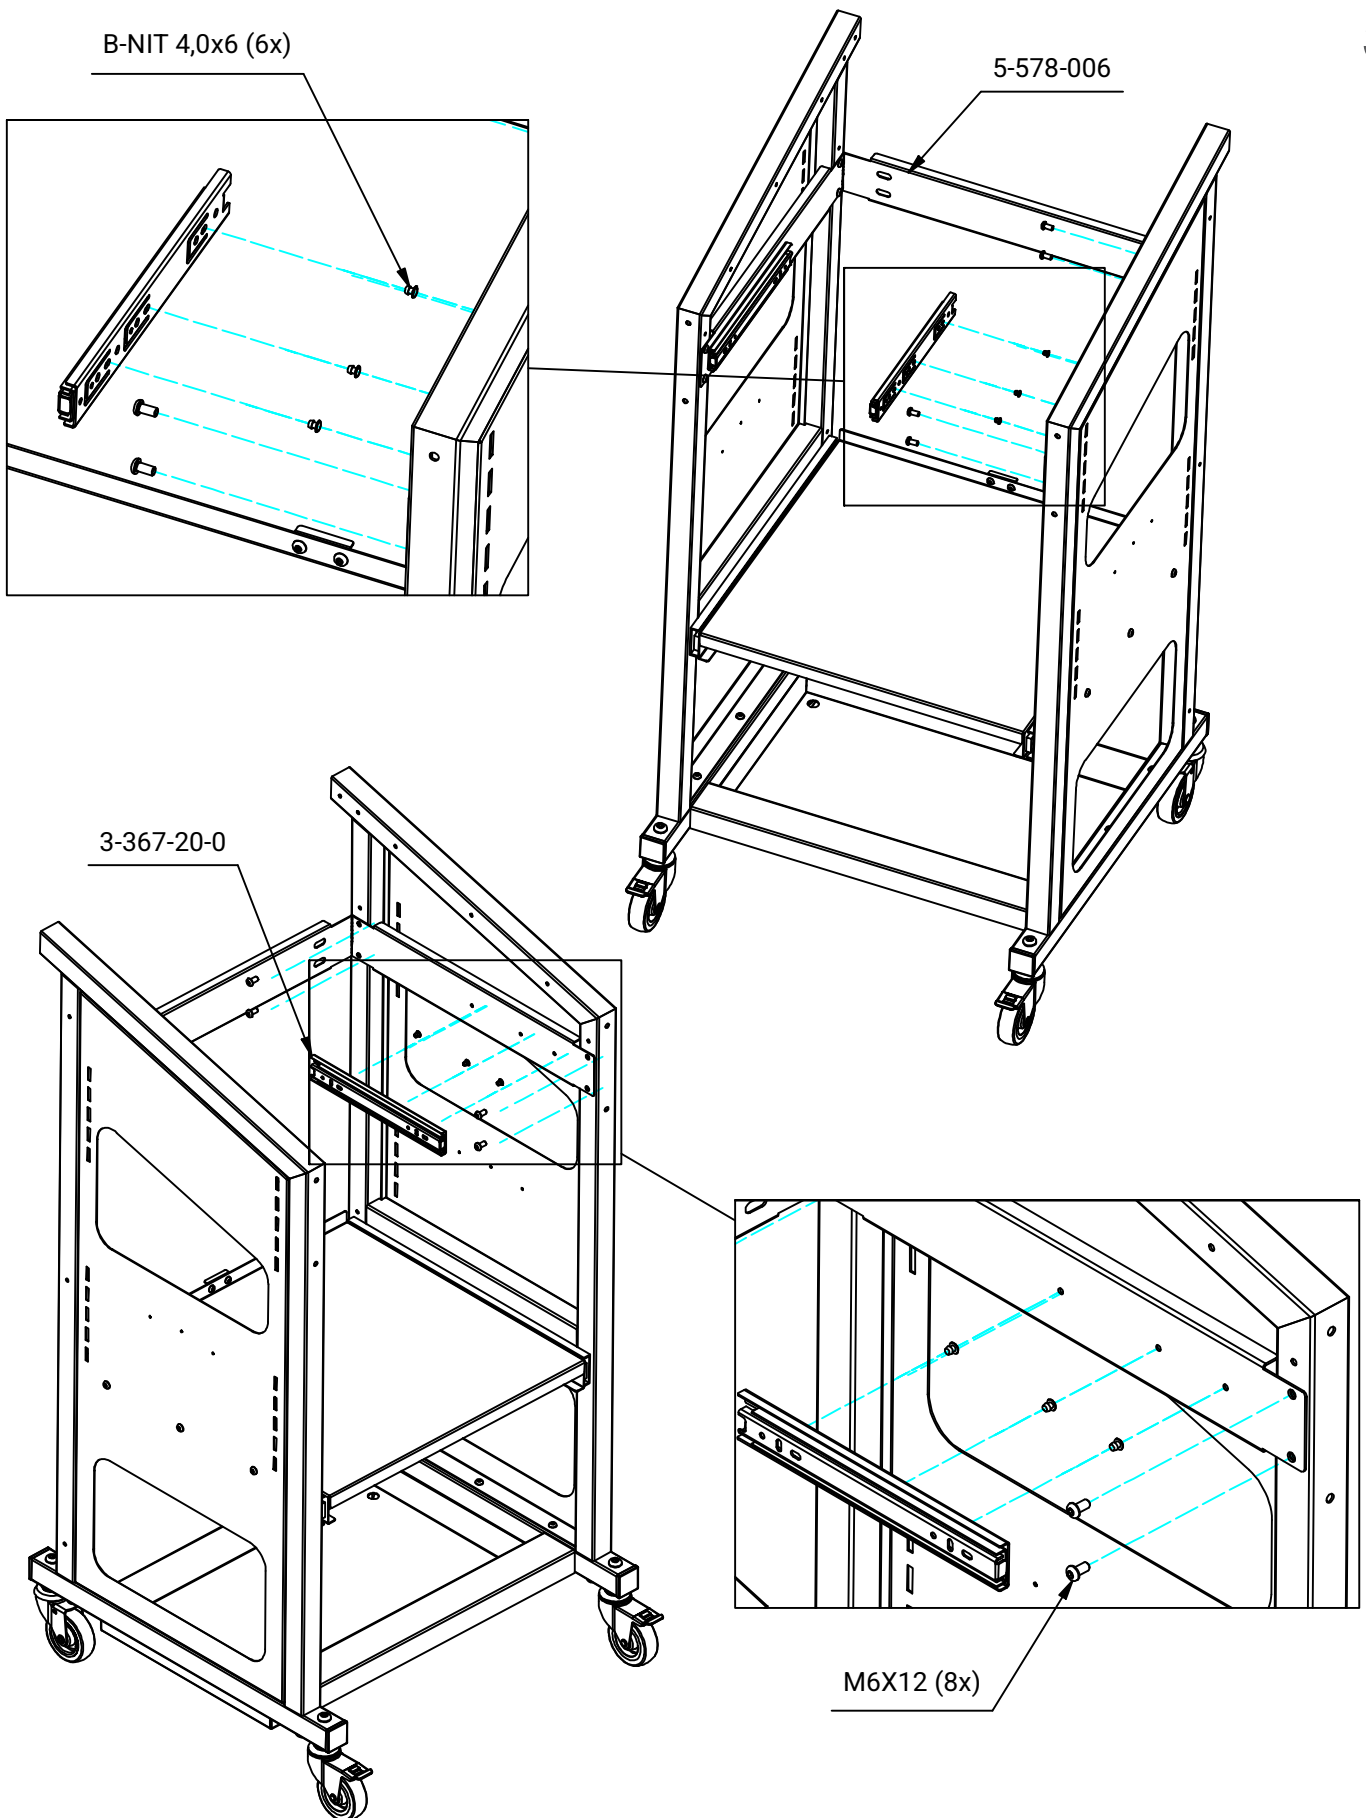

5- 578-302- 2

IT- Vagn Power pack

Premium

When installing accessories: "Collision protection"
see steps 19

3-270-0 (Mounted with included screws)

5-578-007

7

5-578-705

14

B-NIT 4,0x8 (4x)

3-0103-0 (2x)

5-5250-001 (2x)

Mc6s M8X20 (4x)

15

16

17

5-578-703 (6x)

5-578-016

Accessories: Collision protection

Loosen the existing screw, one side at a time.