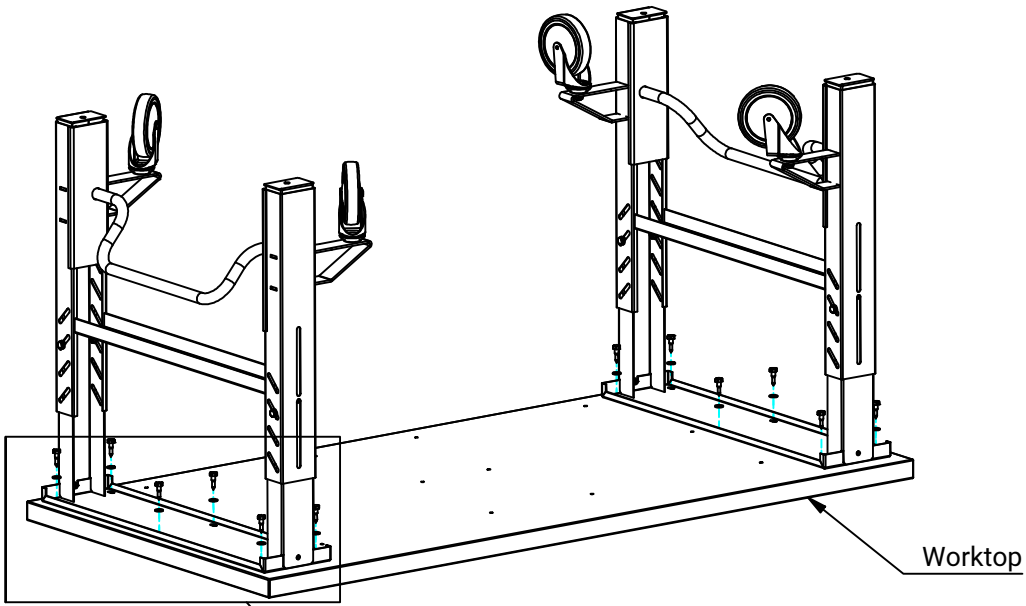

1-179

Wheel Heavy Duty Leg

Washer M8 (8x)

M6s M8 x 16 (8x)

Flange nut M8 (8x)

Hexagon head wood screw 8x30 (12x)

Washer M8 (12x)