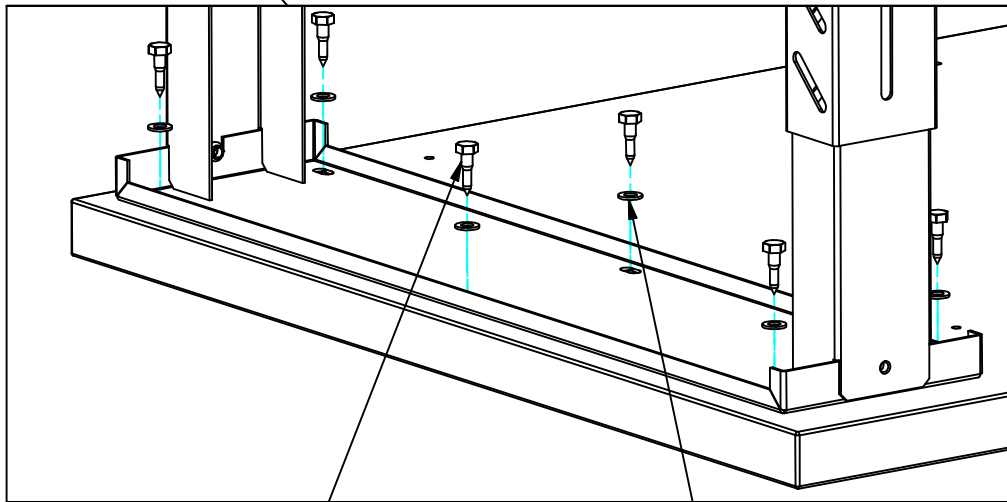

1-179

Wheel Heavy Duty Leg

Washer M8 (8x)

M6s M8 x 16 (8x)

Flange nut M8 (8x)

Hexagon head wood screw 8x30 (12x)

Washer M8 (12x)