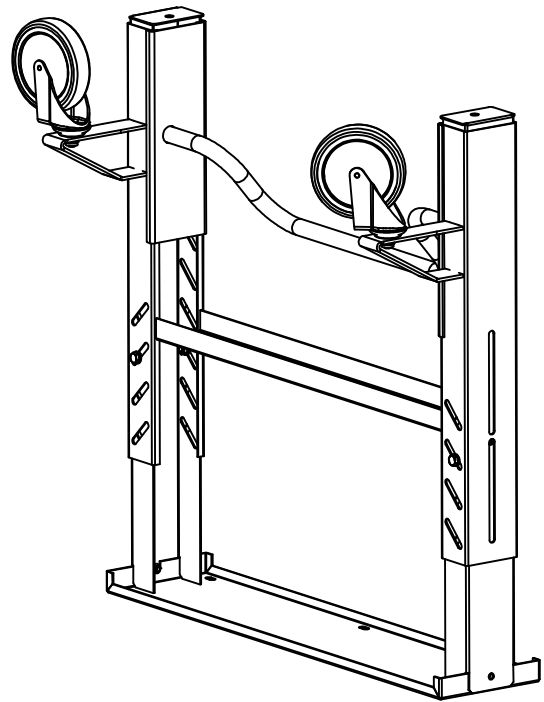

1-179

Wheel Heavy Duty Leg

Washer M8 (8x)

M6s M8 x 16 (8x)

Flange nut M8 (8x)

Hexagon head wood screw 8x30 (12x)

Washer M8 (12x)