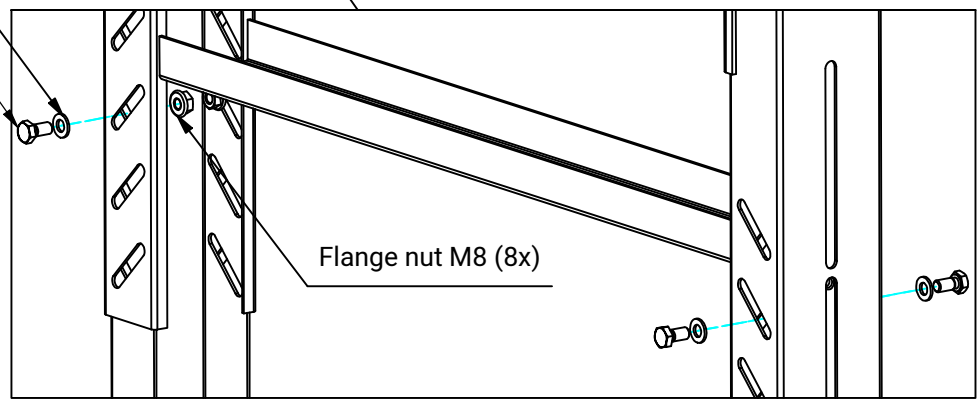

1-179

Wheel Heavy Duty Leg

Washer M8 (8x)

M6s M8 x 16 (8x)

Flange nut M8 (8x)

Hexagon head wood screw 8x30 (12x)

Washer M8 (12x)