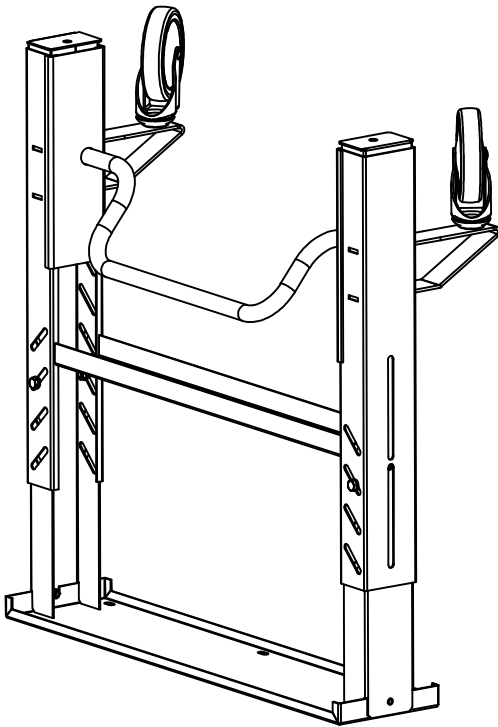

1-179

Wheel Heavy Duty Leg

Washer M8 (8x)

M6s M8 x 16 (8x)

Flange nut M8 (8x)

Hexagon head wood screw 8x30 (12x)

Washer M8 (12x)