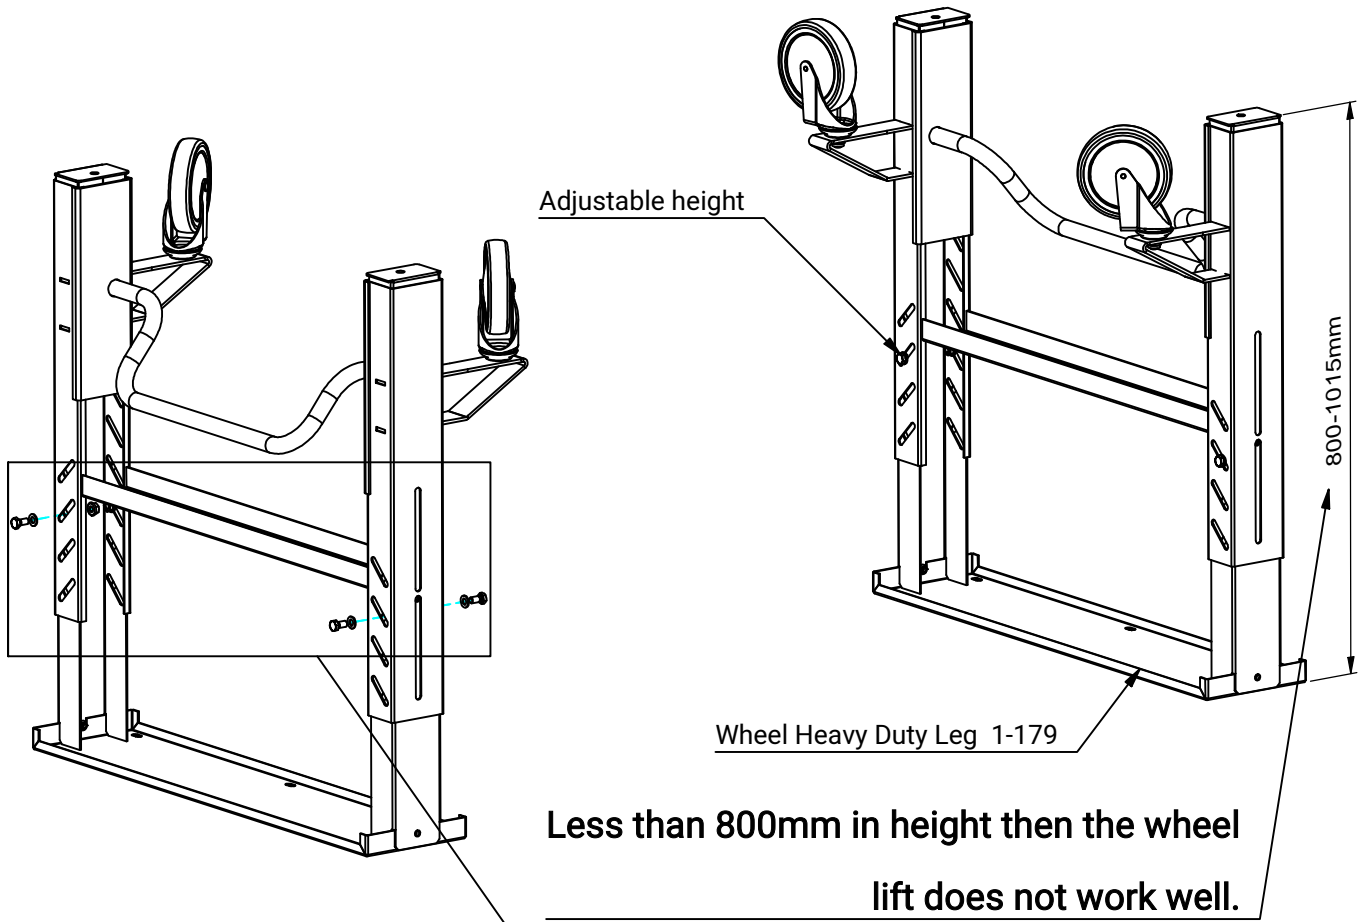

1-179

Wheel Heavy Duty Leg

Washer M8 (8x)

M6s M8 x 16 (8x)

Flange nut M8 (8x)

Hexagon head wood screw 8x30 (12x)

Washer M8 (12x)